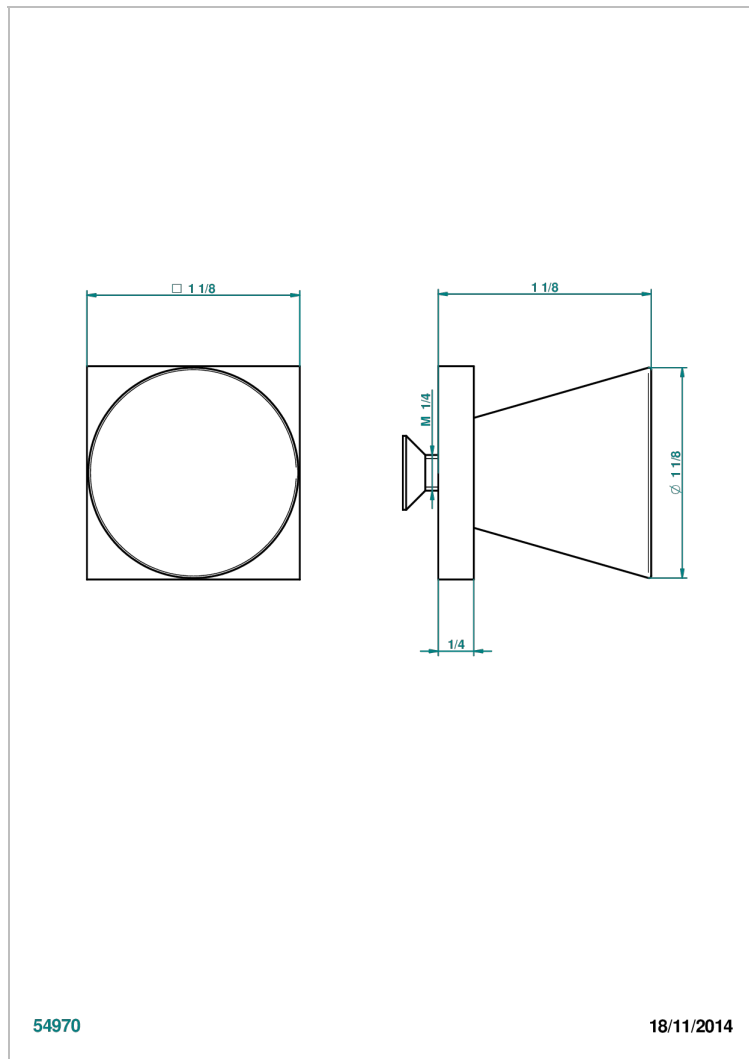

METAMORPHOSE BLACK CERAMIC

G6D-26BP

Medium size knob

THG[®]
PARIS

54970

18/11/2014

CHARACTERISTIC

- Métamorphose Black Ceramic
- Medium size knob