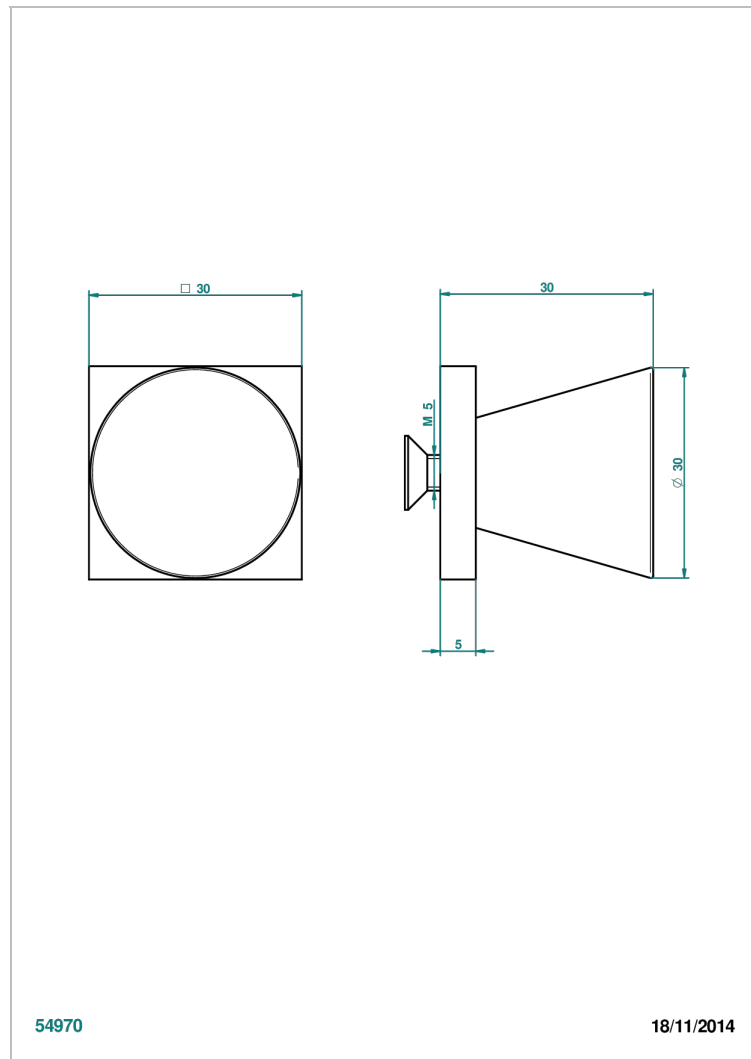

# METAMORPHOSE CARBON

G6C-26BP

Medium size knob

## CHARACTERISTIC

- Métamorphose Carbon
- Medium size knob