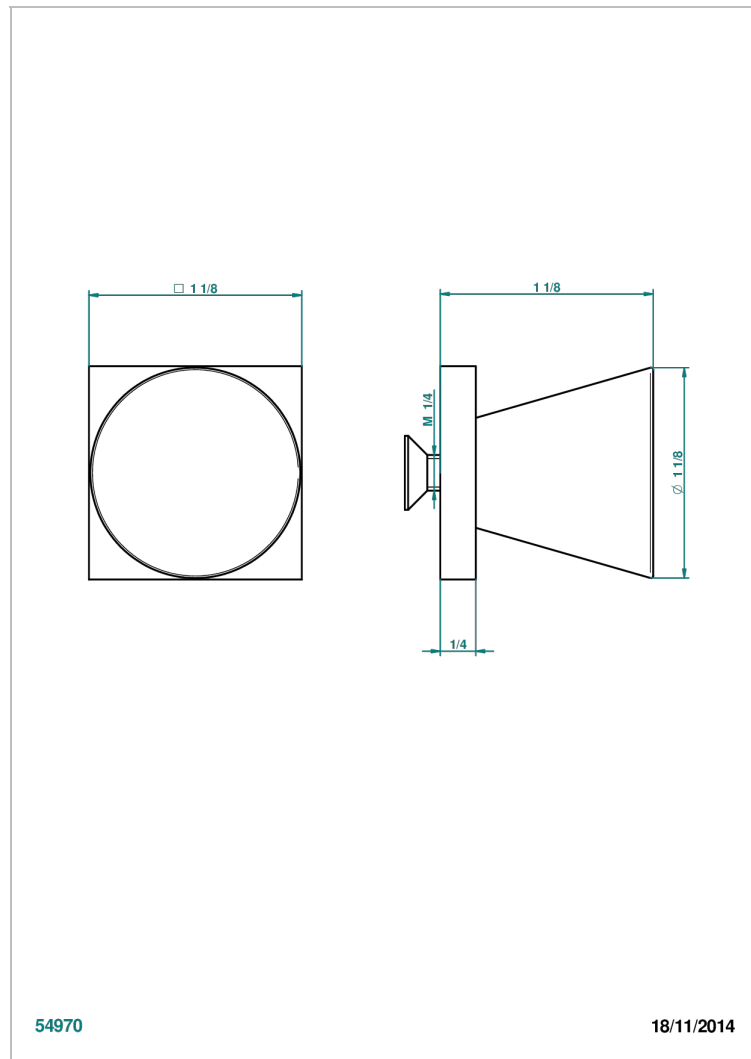

METAMORPHOSE CARBON

G6C-26BP

Medium size knob

54970

18/11/2014

CHARACTERISTIC

- Métamorphose Carbon
- Medium size knob

AVAILABLE FINITIONS