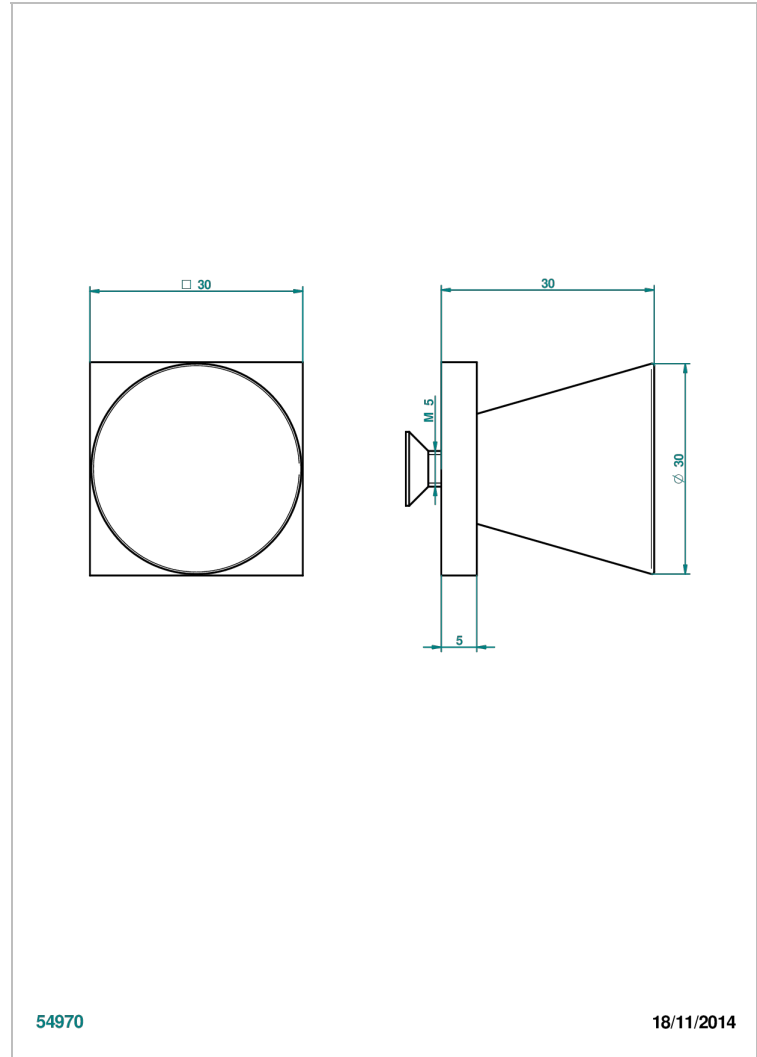

METAMORPHOSE CARBON

G6C-26BP

Medium size knob

THG[®]
PARIS

CHARACTERISTIC

- Métamorphose Carbon
- Medium size knob

AVAILABLE FINITIONS

Antique nickel - H28
Black ceram - D30
Blush PVD - H62
Brass color PVD - H49
Brown bronze color PVD - F33
Gold color PVD - H52