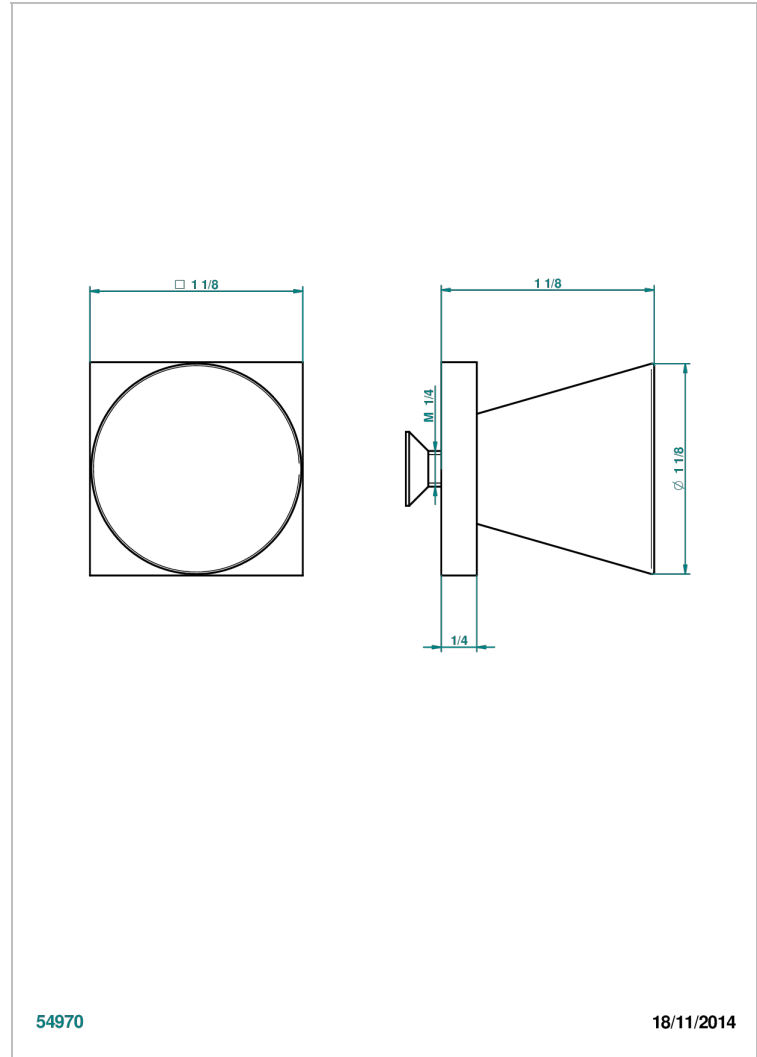

METAMORPHOSE CARBON

G6C-26BP

Medium size knob

THG[®]
PARIS

54970

18/11/2014

CHARACTERISTIC

- Métamorphose Carbon
- Medium size knob