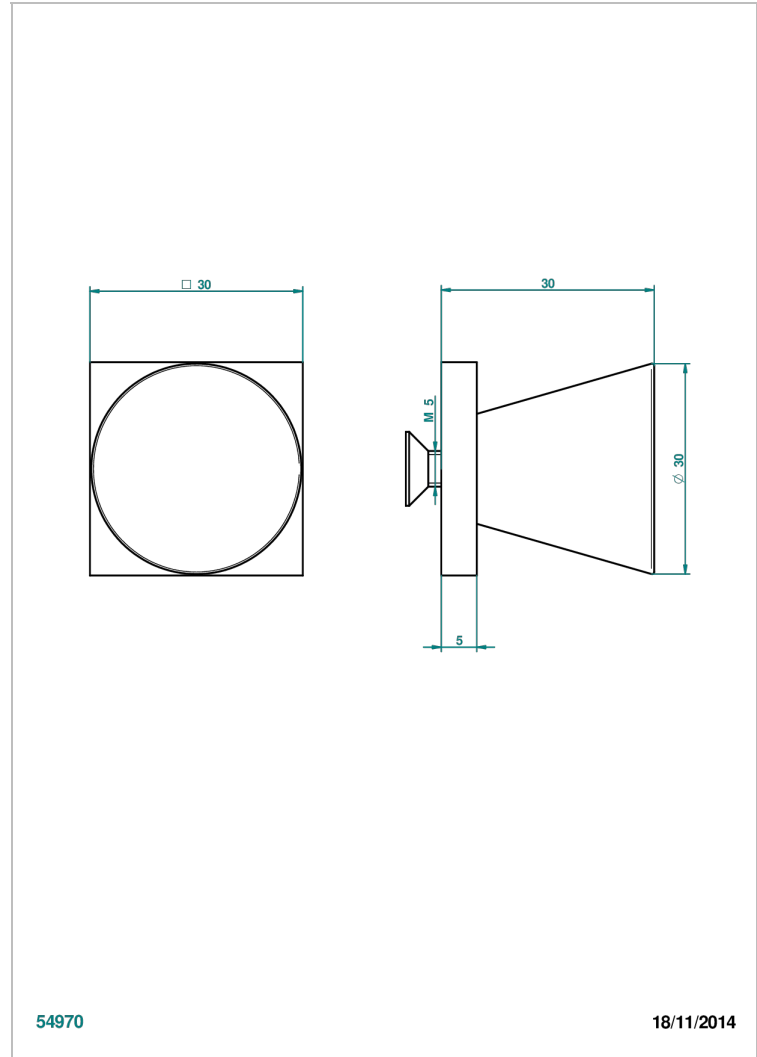

METAMORPHOSE CARBON

G6C-26BP

Medium size knob

THG[®]
PARIS

54970

18/11/2014

CHARACTERISTIC

- Métamorphose Carbon
- Medium size knob