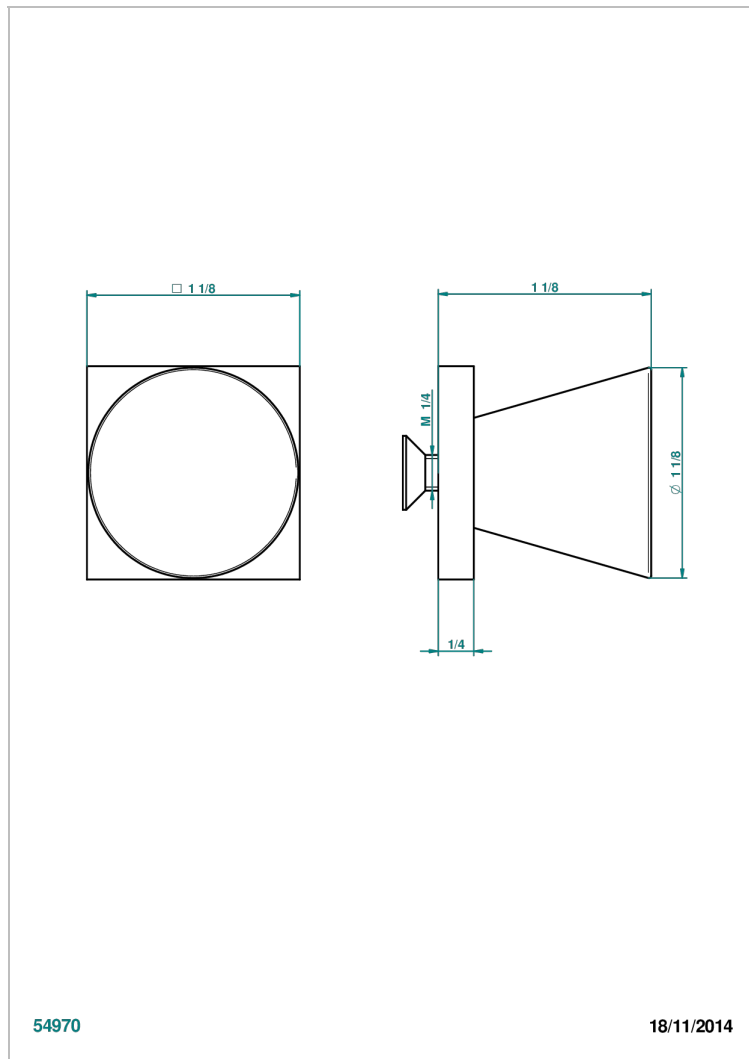

METAMORPHOSE WITH LEVER HANDLES

G6B-26BP

Medium size knob

CHARACTERISTIC

- Métamorphose with lever handles
- Medium size knob

AVAILABLE FINITIONS

Black ceram - D30
Blush PVD - H62
Brass color PVD - H49
Brown bronze color PVD - F33
Chrome polished - A02
Copper antique matt, coated - H07