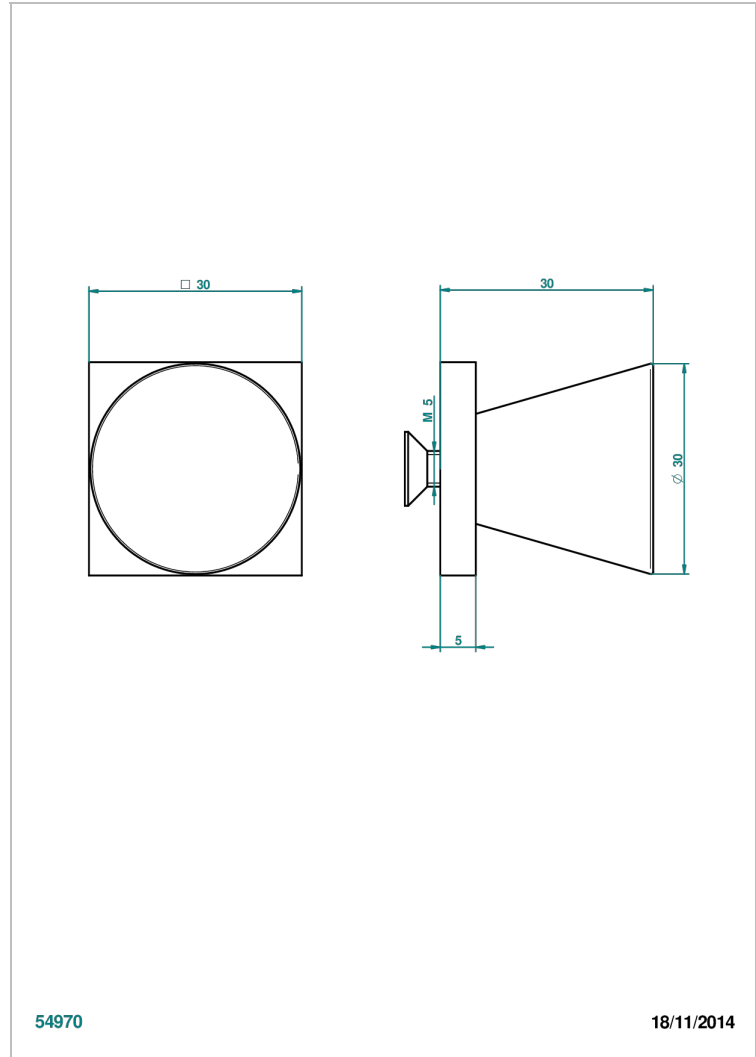

METAMORPHOSE WITH LEVER

G6B-26BP

Medium size knob

54970

18/11/2014

CHARACTERISTIC

- Métamorphose with lever
- Medium size knob

AVAILABLE FINITIONS