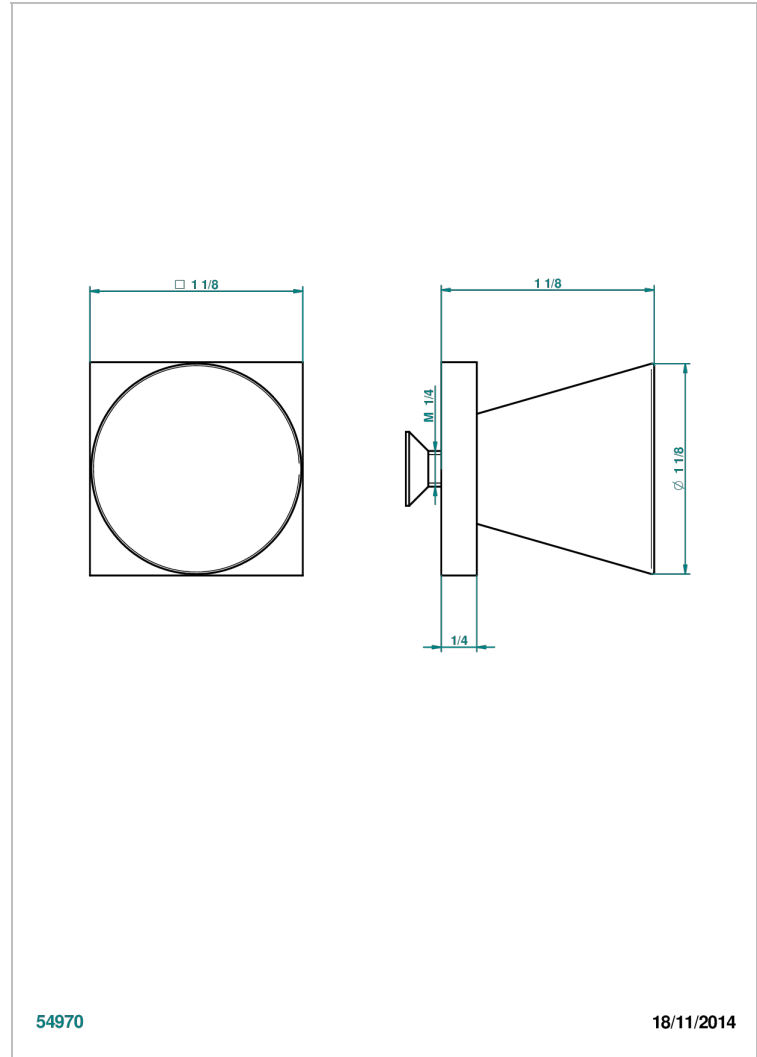

METAMORPHOSE WITH LEVER

G6B-26BP

Medium size knob

54970

18/11/2014

CHARACTERISTIC

- Métamorphose with lever
- Medium size knob

AVAILABLE FINITIONS