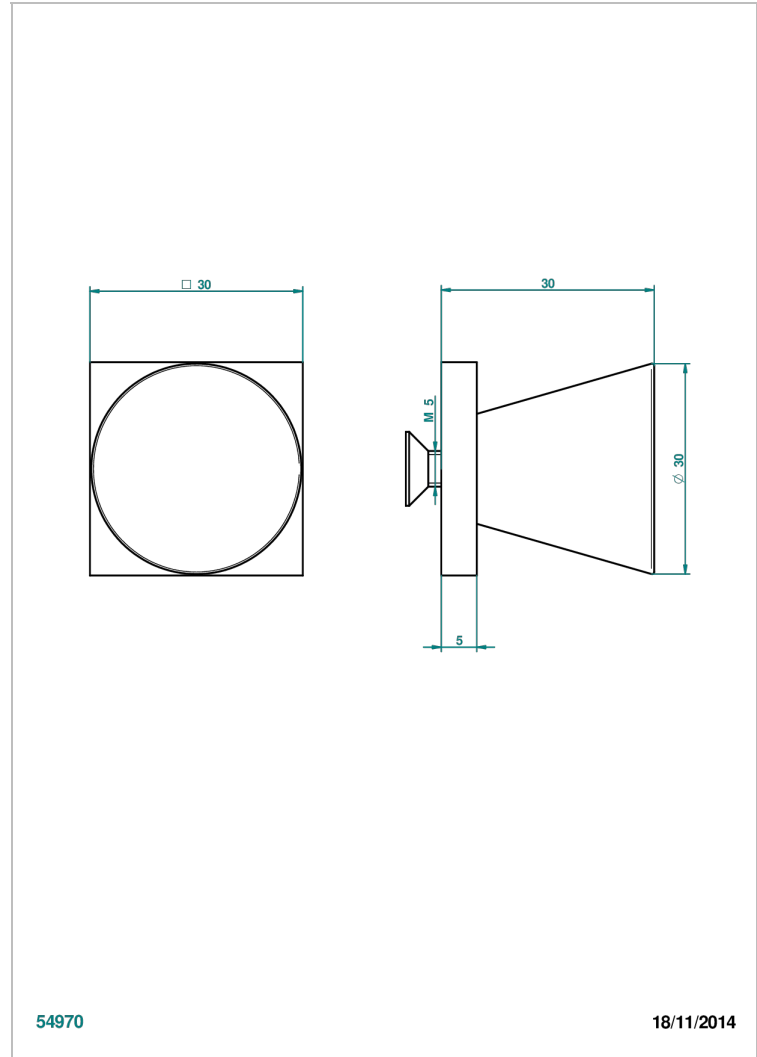

METAMORPHOSE WITH LEVER

G6B-26BP

Medium size knob

THG[®]
PARIS

CHARACTERISTIC

- Métamorphose with lever
- Medium size knob

AVAILABLE FINITIONS

Antique nickel - H28
Black ceram - D30
Blush PVD - H62
Brass color PVD - H49
Brown bronze color PVD - F33
Gold color PVD - H52