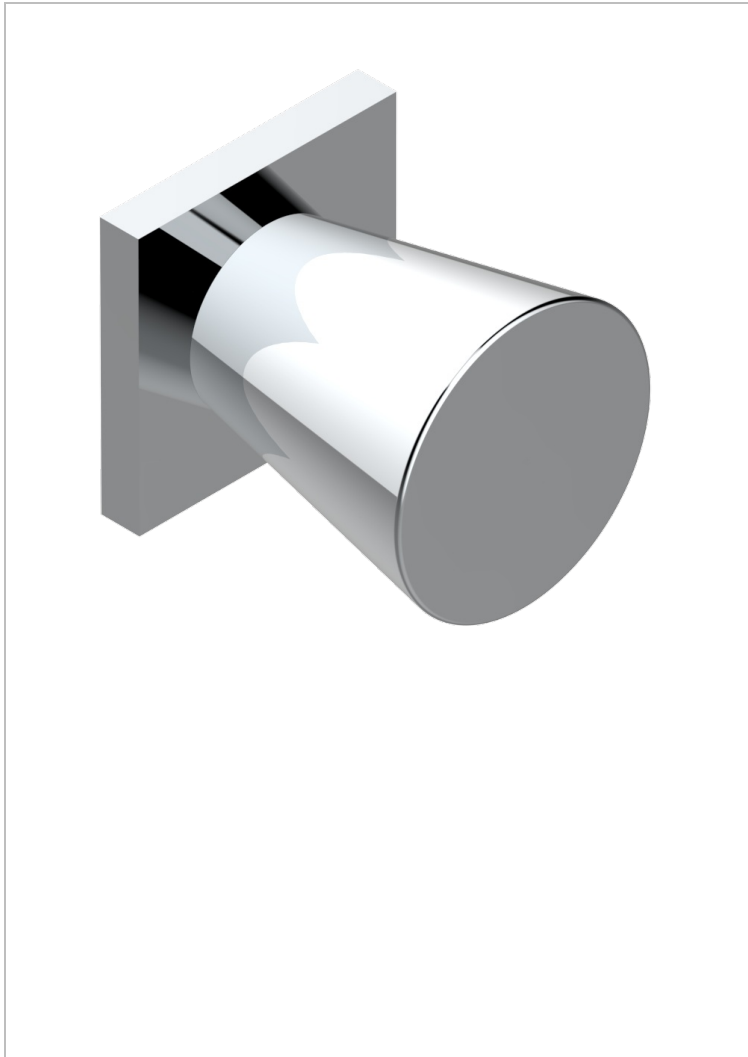

# METAMORPHOSE WHITE CERAMIC

G6E-26BT

Small size knob

THG<sup>®</sup>  
PARIS

54941

17/11/2014

## CHARACTERISTIC

- Métamorphose White Ceramic
- Small size knob