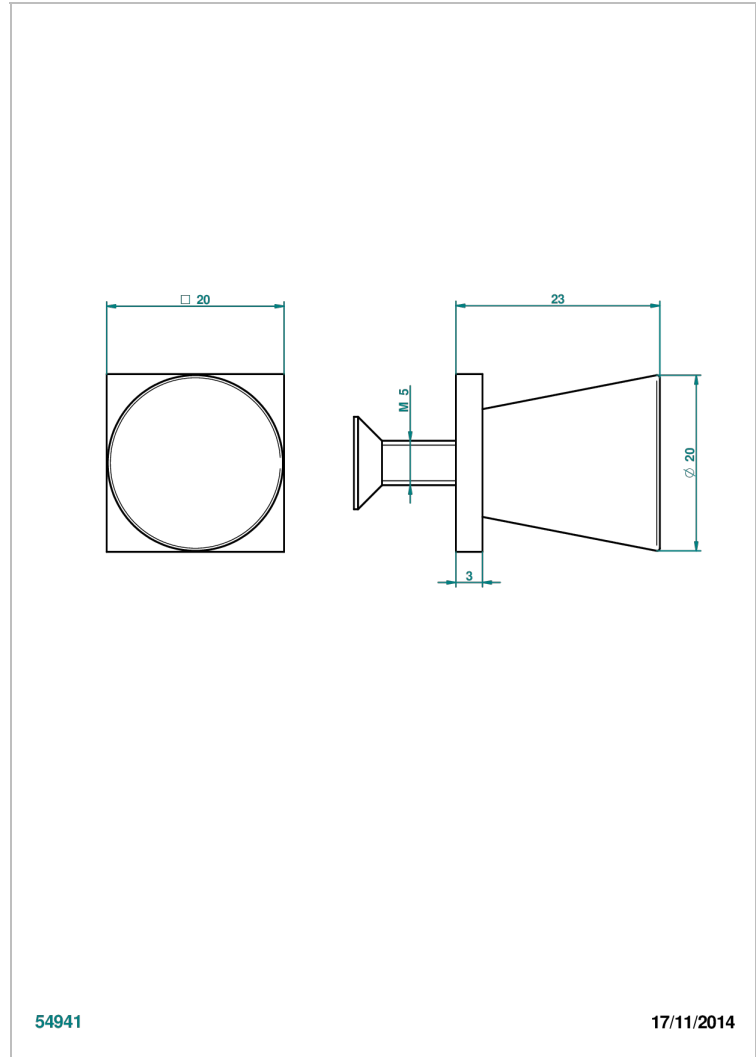

# METAMORPHOSE WHITE CERAMIC

G6E-26BT

Small size knob

THG<sup>®</sup>  
PARIS

54941

17/11/2014

## CHARACTERISTIC

- Métamorphose White Ceramic
- Small size knob