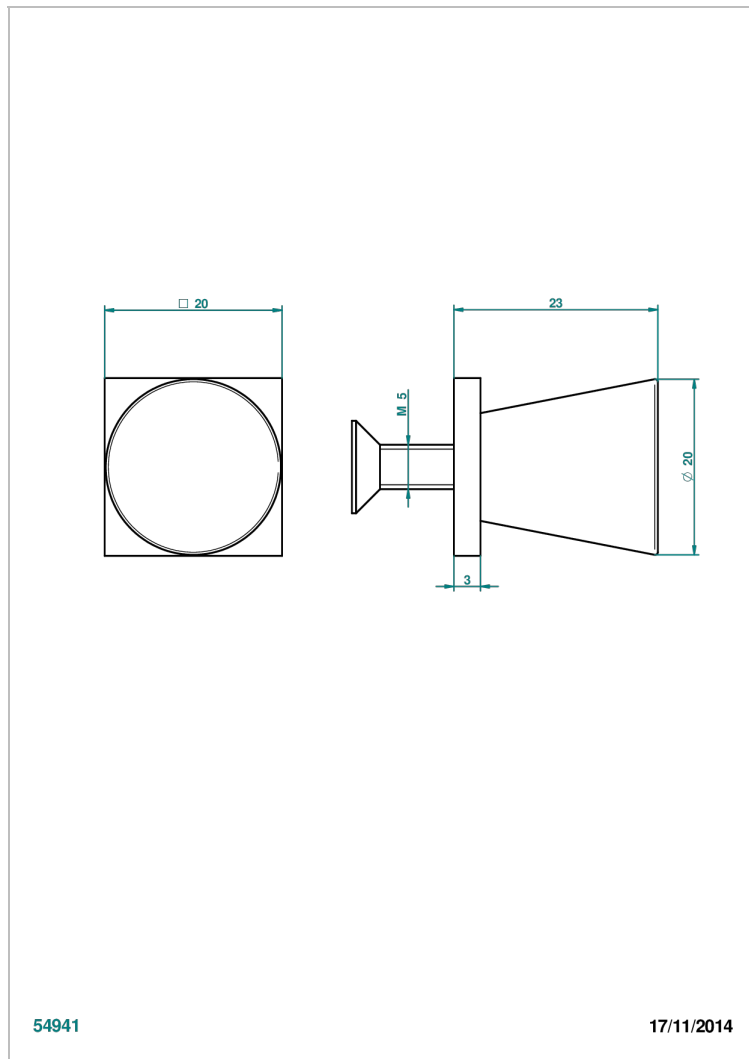

# METAMORPHOSE WHITE CERAMIC

G6E-26BT

Small size knob

54941

17/11/2014

## CHARACTERISTIC

- Métamorphose White Ceramic
- Small size knob