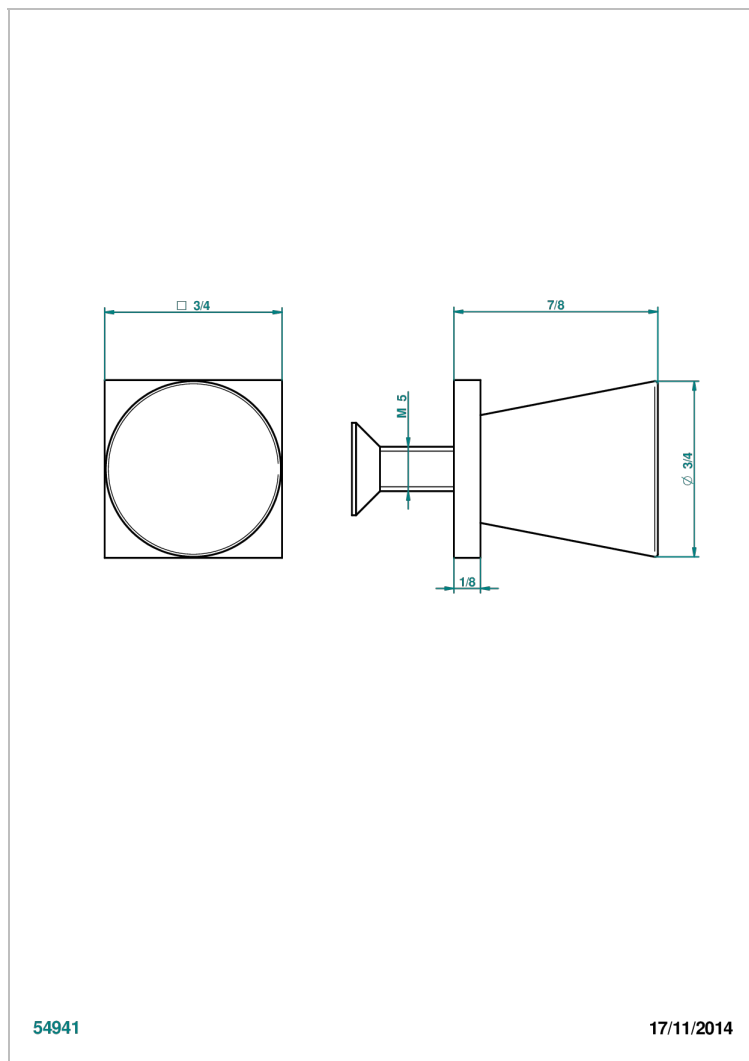

METAMORPHOSE WHITE CERAMIC

G6E-26BT

Small size knob

54941

17/11/2014

CHARACTERISTIC

- Métamorphose White Ceramic
- Small size knob

AVAILABLE FINITIONS