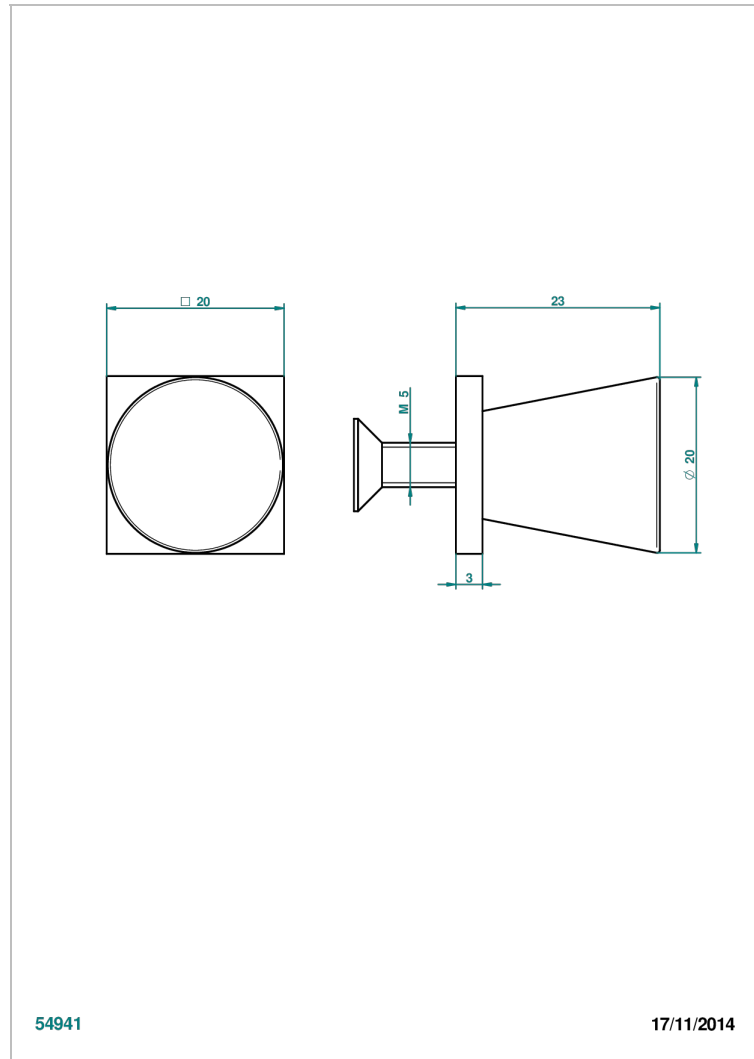

# METAMORPHOSE WHITE CERAMIC

G6E-26BT

Small size knob

THG<sup>®</sup>  
PARIS

54941

17/11/2014

## CHARACTERISTIC

- Métamorphose White Ceramic
- Small size knob