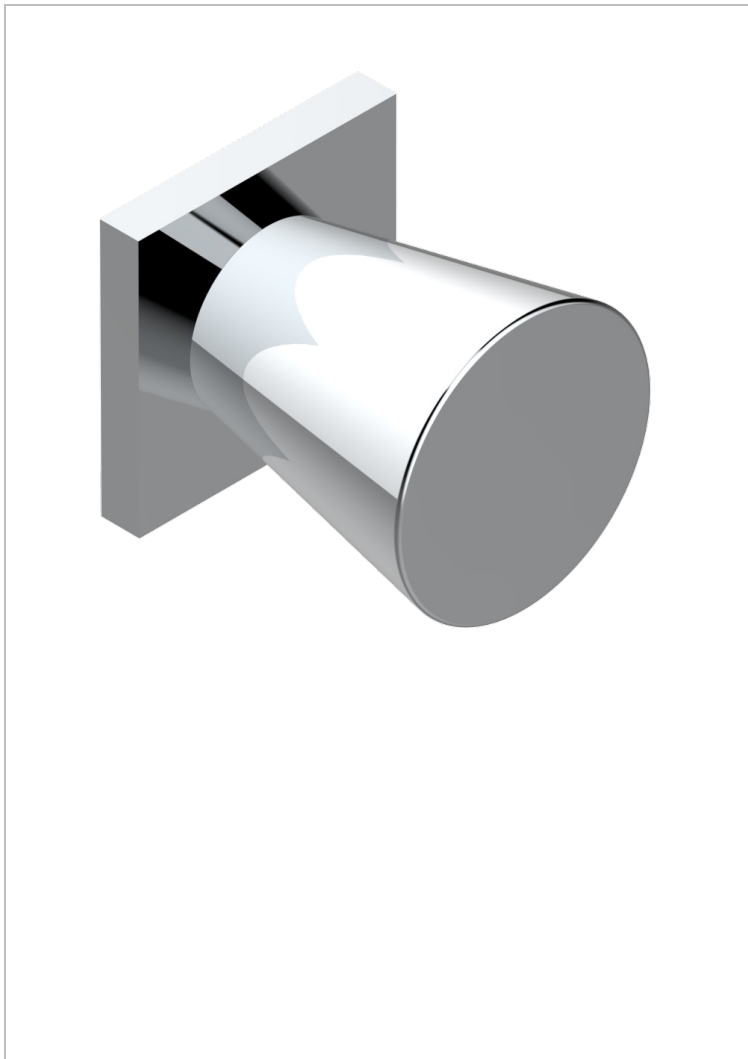

# METAMORPHOSE WHITE CERAMIC

G6E-26BT

Small size knob

THG<sup>®</sup>  
PARIS

54941

17/11/2014

## CHARACTERISTIC

- Métamorphose White Ceramic
- Small size knob

## AVAILABLE FINITIONS

Antique nickel - H28  
Black ceram - D30  
Blush PVD - H62  
Brass color PVD - H49  
Brown bronze color PVD - F33  
Gold color PVD - H52

Graphite PVD - H64  
Lacquered light bronze - D01  
Matt Umber PVD - H67  
Matt blush PVD - H60  
Matt brass color PVD - H50  
Matt brown bronze color PVD - F34