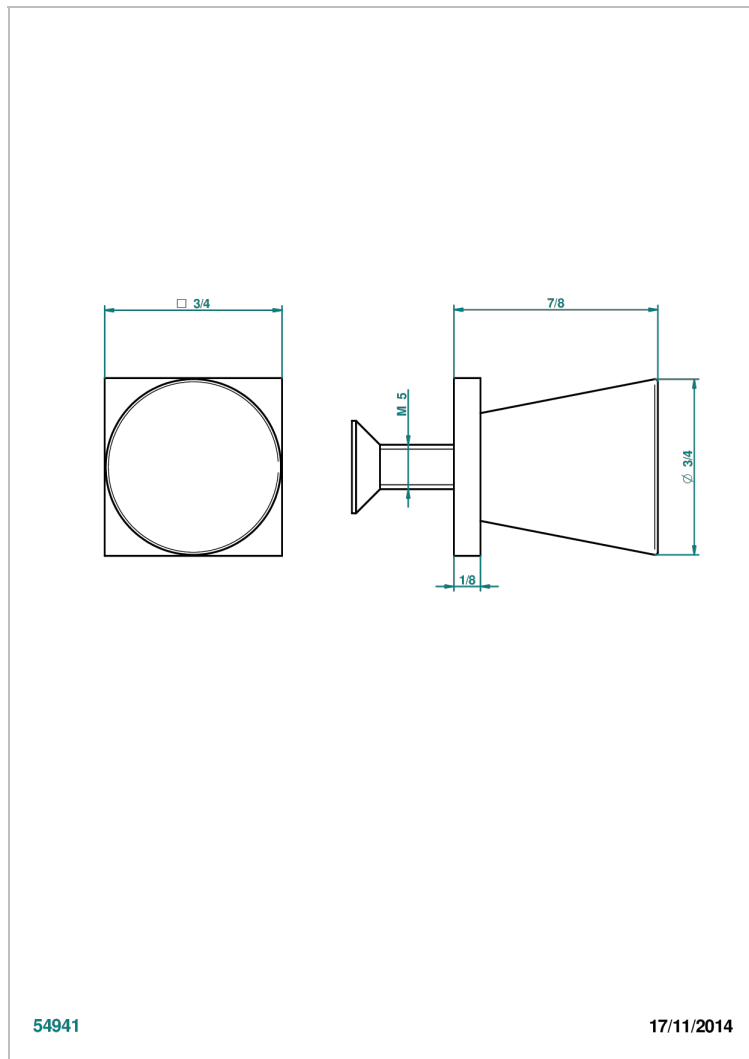

METAMORPHOSE WHITE CERAMIC

G6E-26BT

Small size knob

54941

17/11/2014

CHARACTERISTIC

- Métamorphose White Ceramic
- Small size knob

AVAILABLE FINITIONS