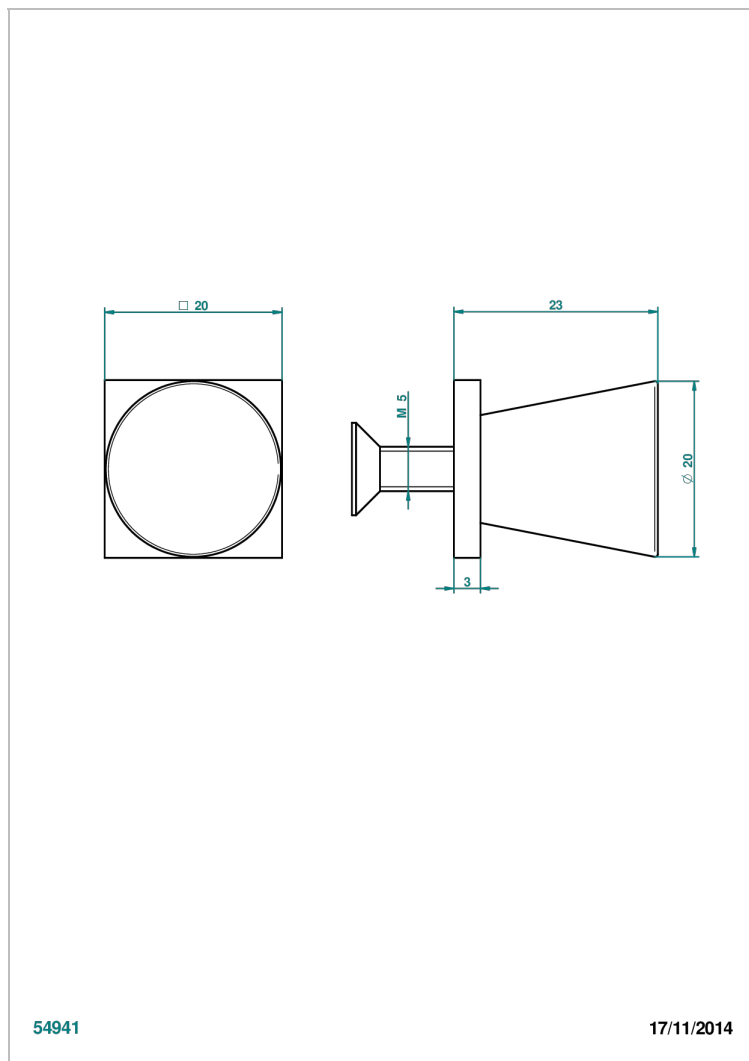

# METAMORPHOSE BLACK CERAMIC

G6D-26BT

Small size knob

54941

17/11/2014

## CHARACTERISTIC

- Métamorphose Black Ceramic
- Small size knob