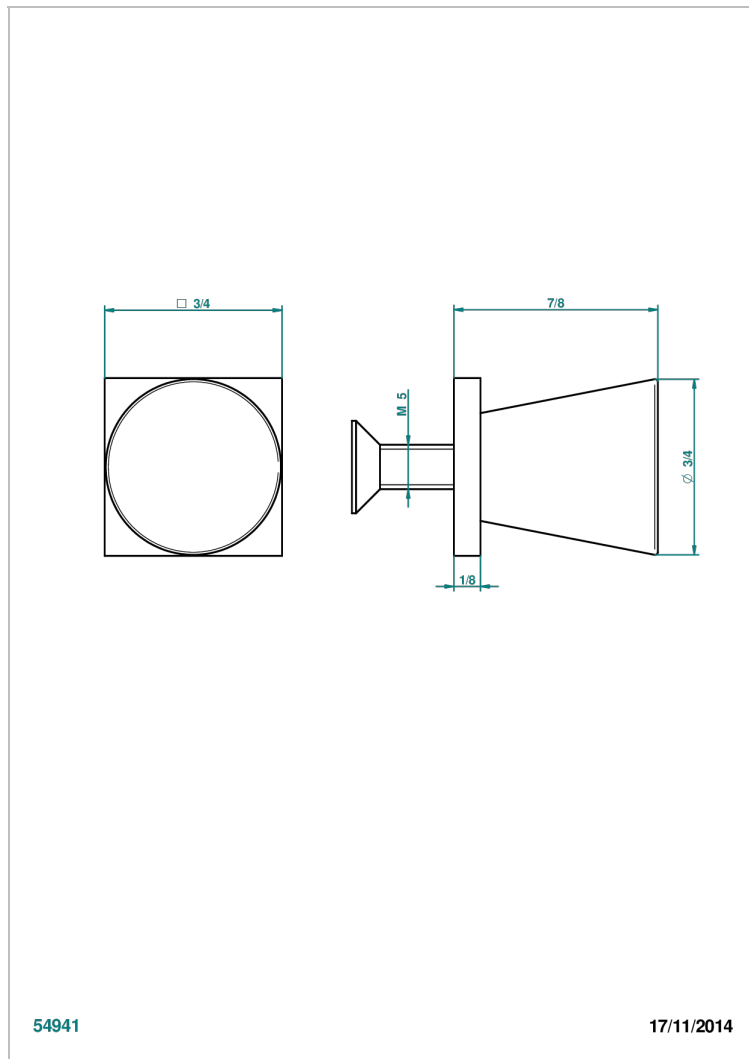

METAMORPHOSE BLACK CERAMIC

G6D-26BT

Small size knob

54941

17/11/2014

CHARACTERISTIC

- Métamorphose Black Ceramic
- Small size knob

AVAILABLE FINITIONS