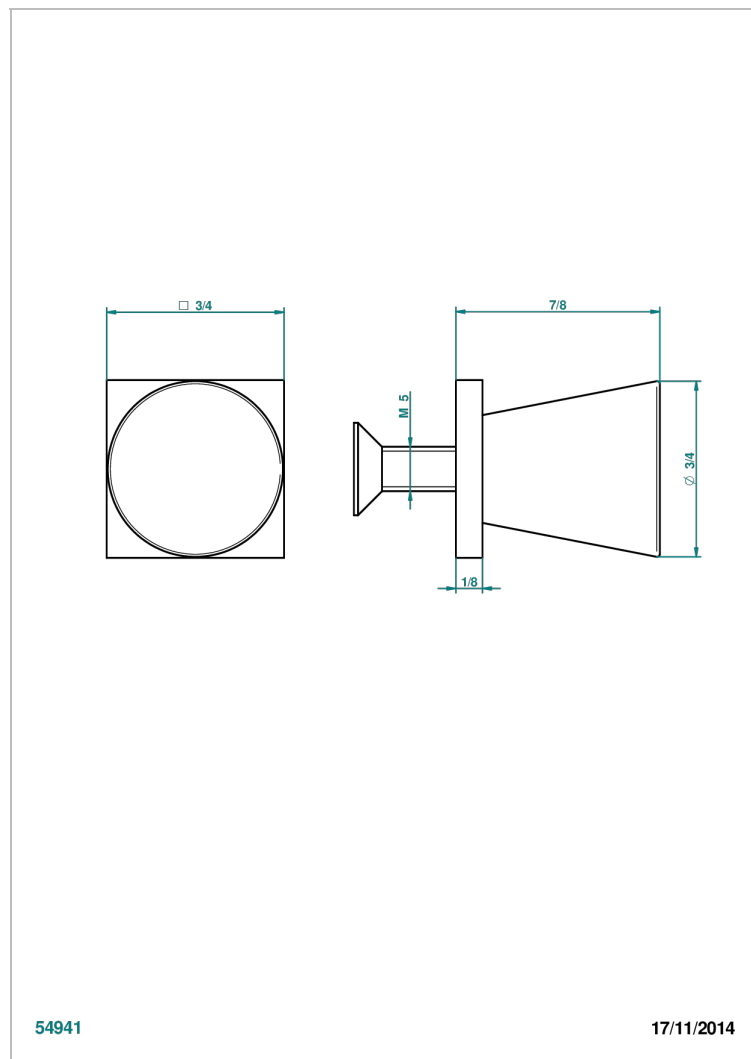

METAMORPHOSE BLACK CERAMIC

G6D-26BT

Small size knob

54941

17/11/2014

CHARACTERISTIC

- Métamorphose Black Ceramic
- Small size knob

AVAILABLE FINITIONS