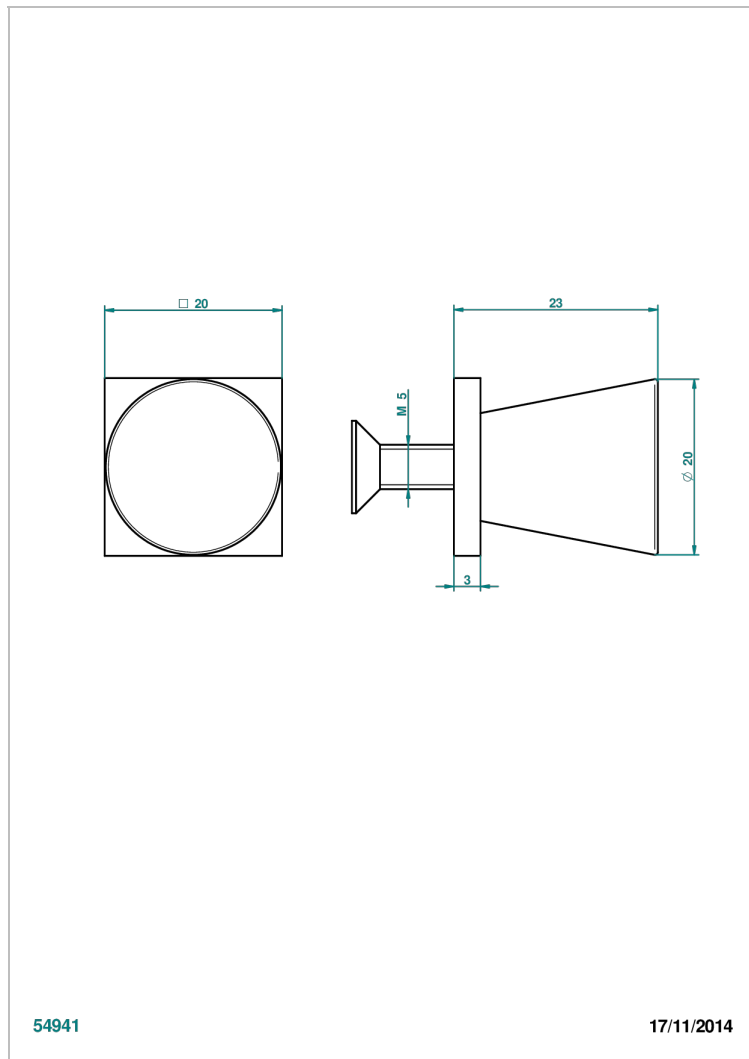

# METAMORPHOSE BLACK CERAMIC

G6D-26BT

Small size knob

54941

17/11/2014

## CHARACTERISTIC

- Métamorphose Black Ceramic
- Small size knob