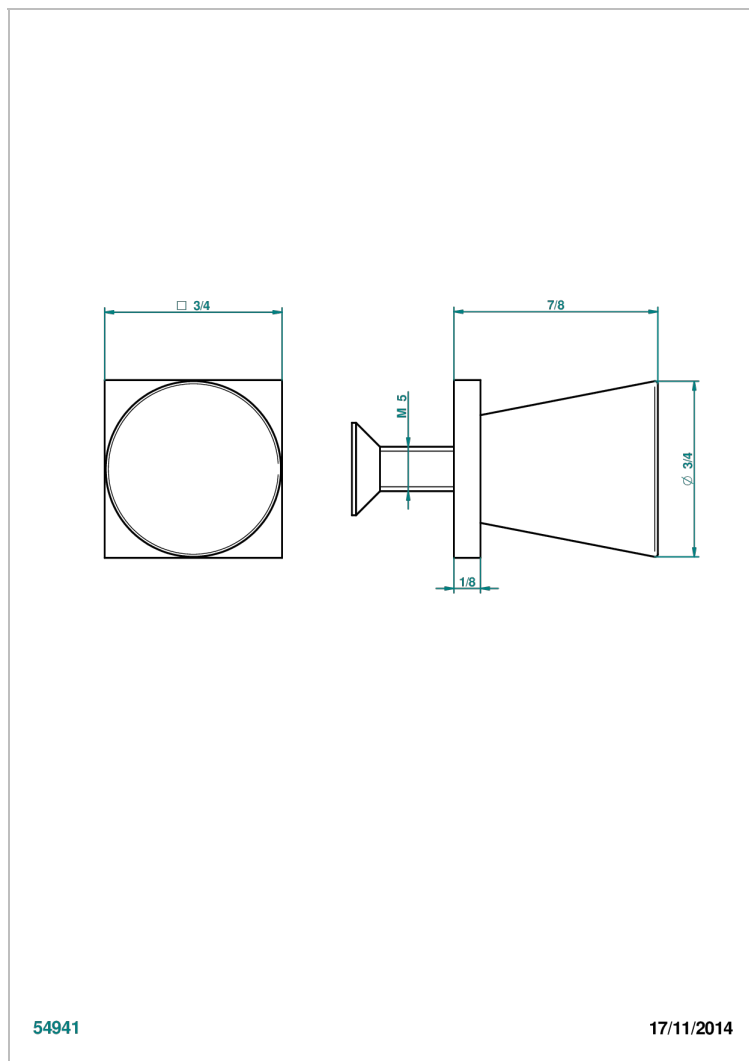

METAMORPHOSE BLACK CERAMIC

G6D-26BT

Small size knob

54941

17/11/2014

CHARACTERISTIC

- Métamorphose Black Ceramic
- Small size knob

AVAILABLE FINITIONS