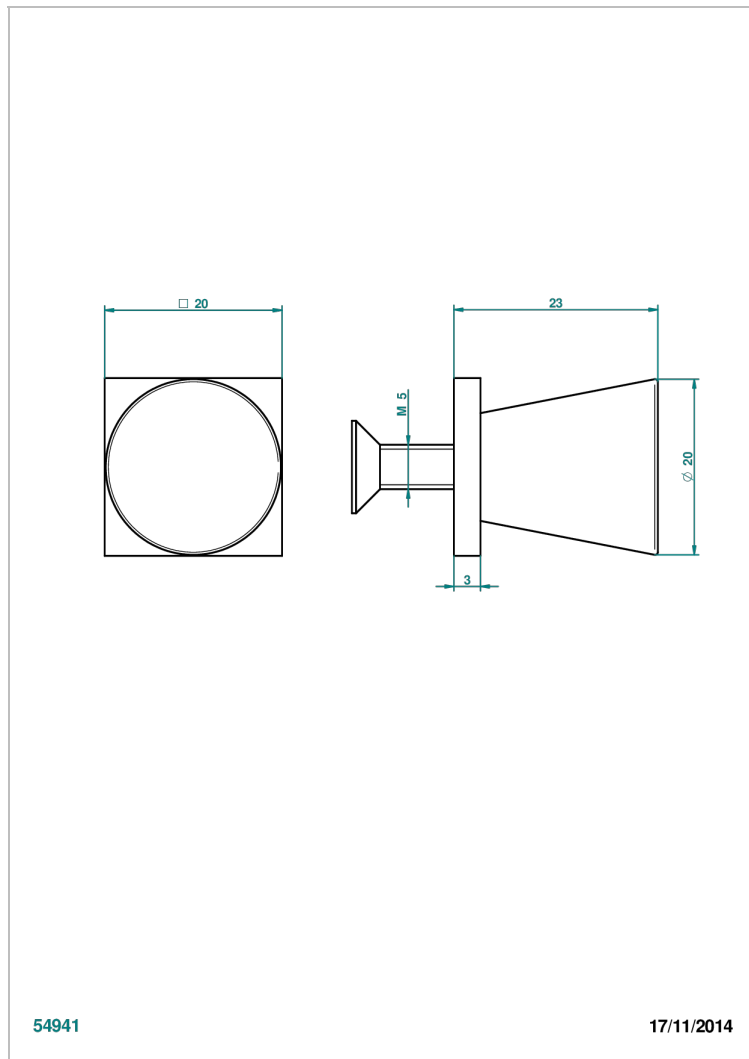

METAMORPHOSE BLACK CERAMIC

G6D-26BT

Small size knob

THG[®]
PARIS

54941

17/11/2014

CHARACTERISTIC

- Métamorphose Black Ceramic
- Small size knob