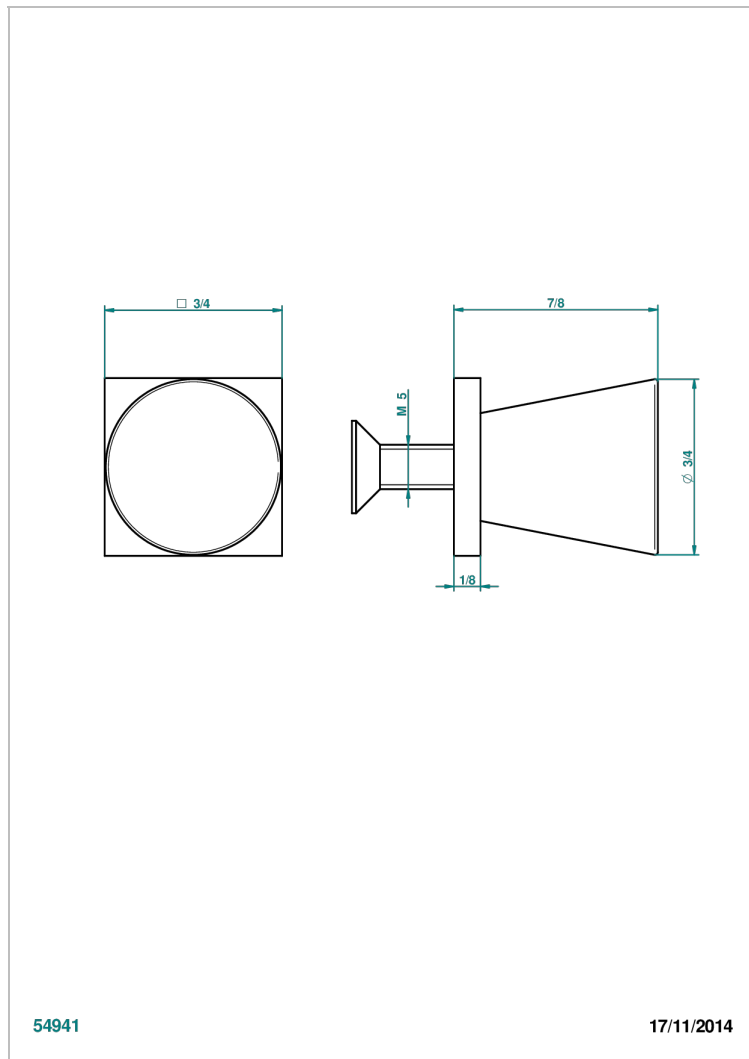

# METAMORPHOSE BLACK CERAMIC

G6D-26BT

Small size knob

## CHARACTERISTIC

- Métamorphose Black Ceramic
- Small size knob