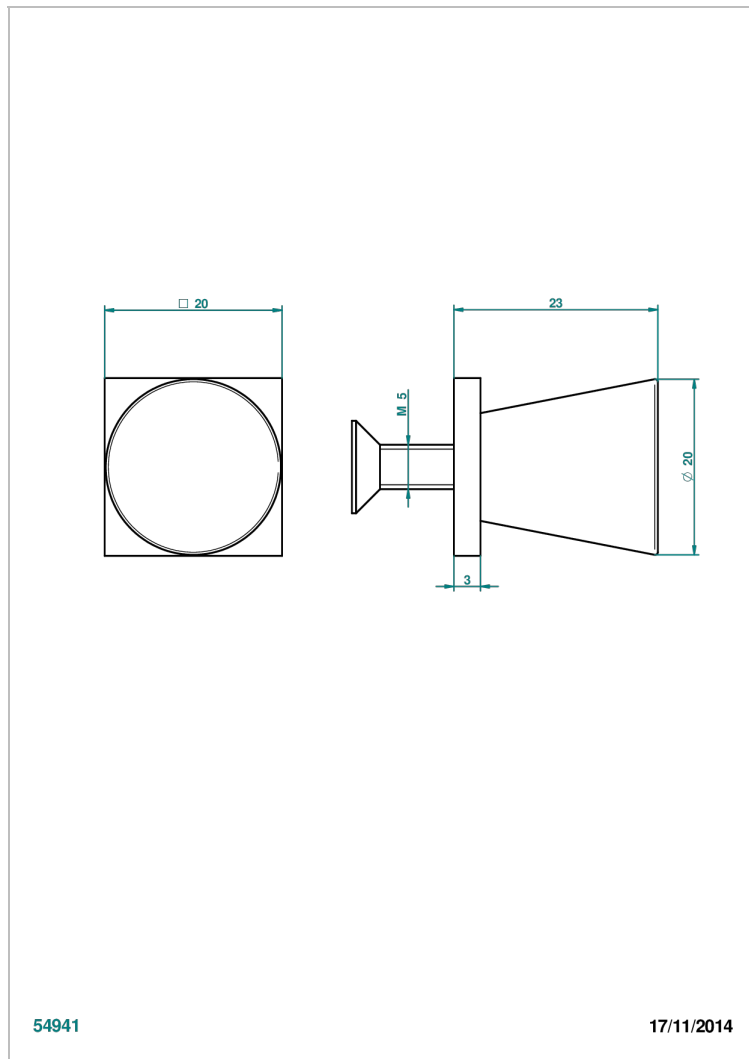

METAMORPHOSE CARBON

G6C-26BT

Small size knob

54941

17/11/2014

CHARACTERISTIC

- Métamorphose Carbon
- Small size knob

AVAILABLE FINITIONS