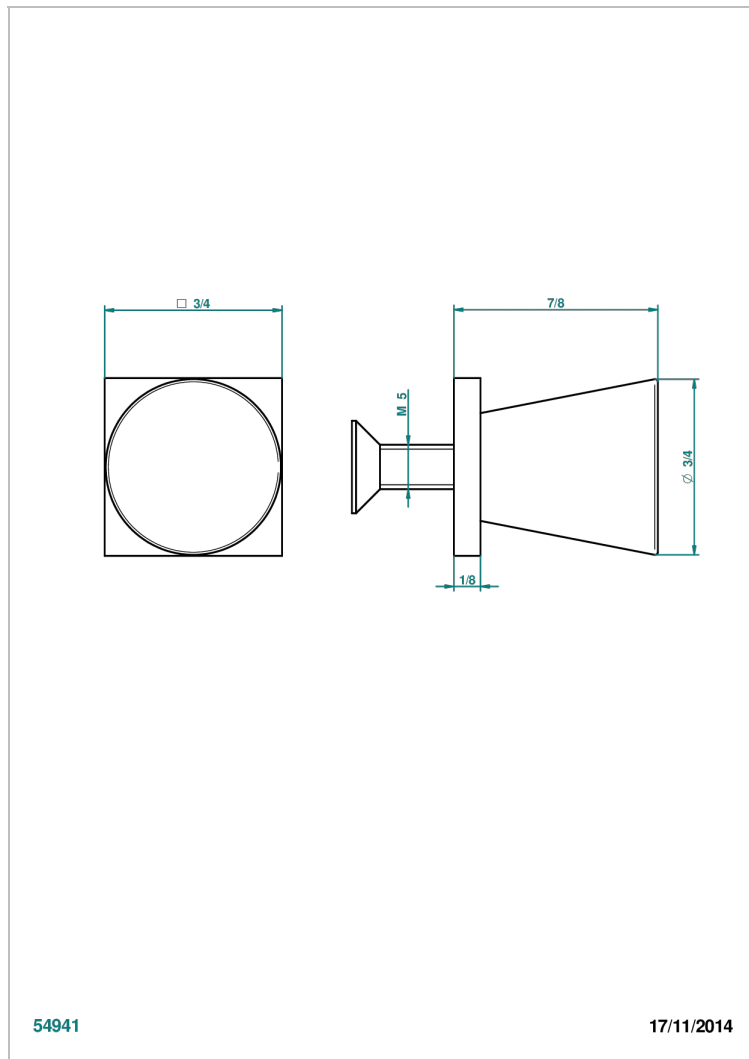

METAMORPHOSE CARBON

G6C-26BT

Small size knob

54941

17/11/2014

CHARACTERISTIC

- Métamorphose Carbon
- Small size knob

AVAILABLE FINITIONS