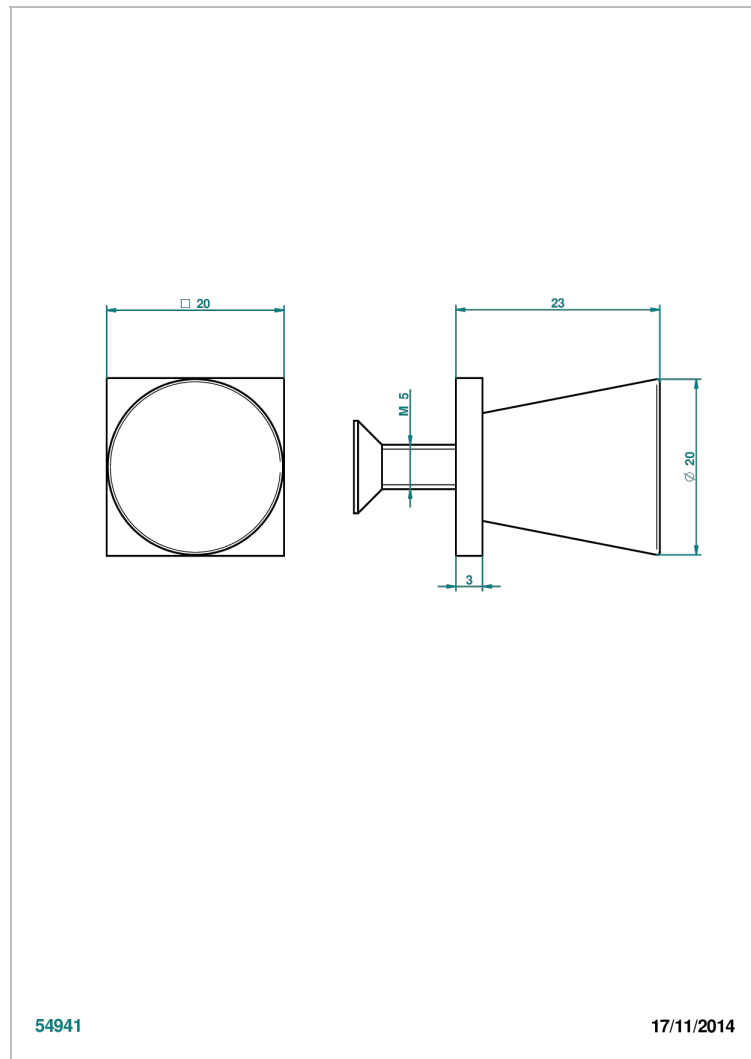

METAMORPHOSE CARBON

G6C-26BT

Small size knob

54941

17/11/2014

CHARACTERISTIC

- Métamorphose Carbon
- Small size knob

AVAILABLE FINITIONS