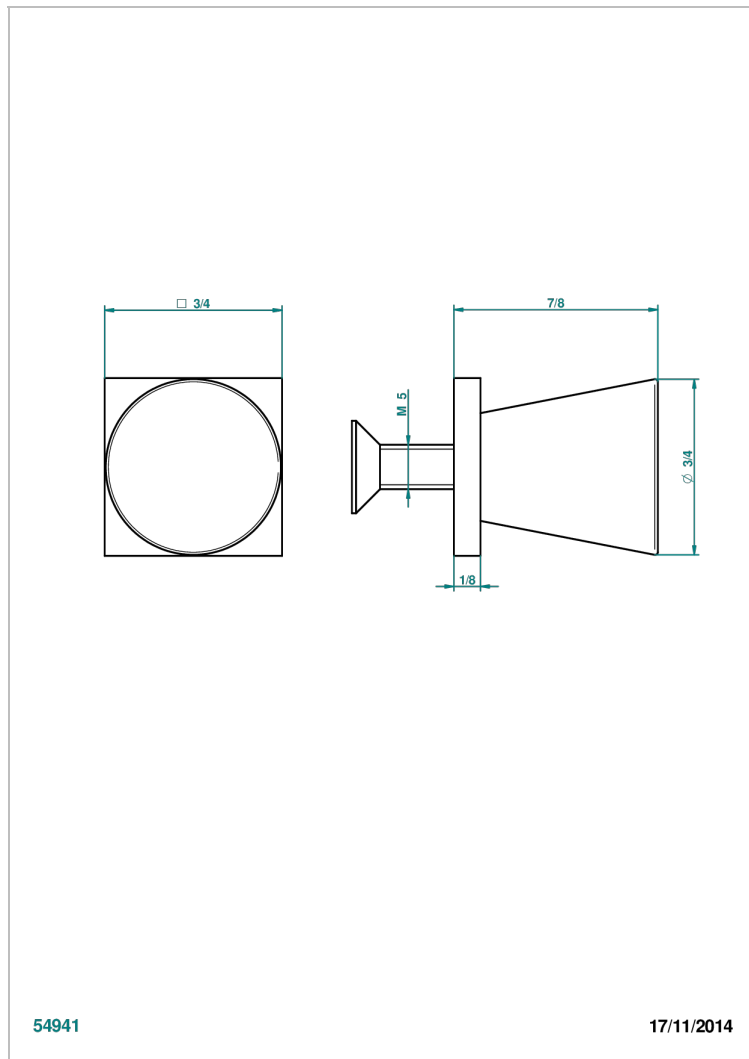

METAMORPHOSE CARBON

G6C-26BT

Small size knob

THG[®]
PARIS

54941

17/11/2014

CHARACTERISTIC

- Métamorphose Carbon
- Small size knob