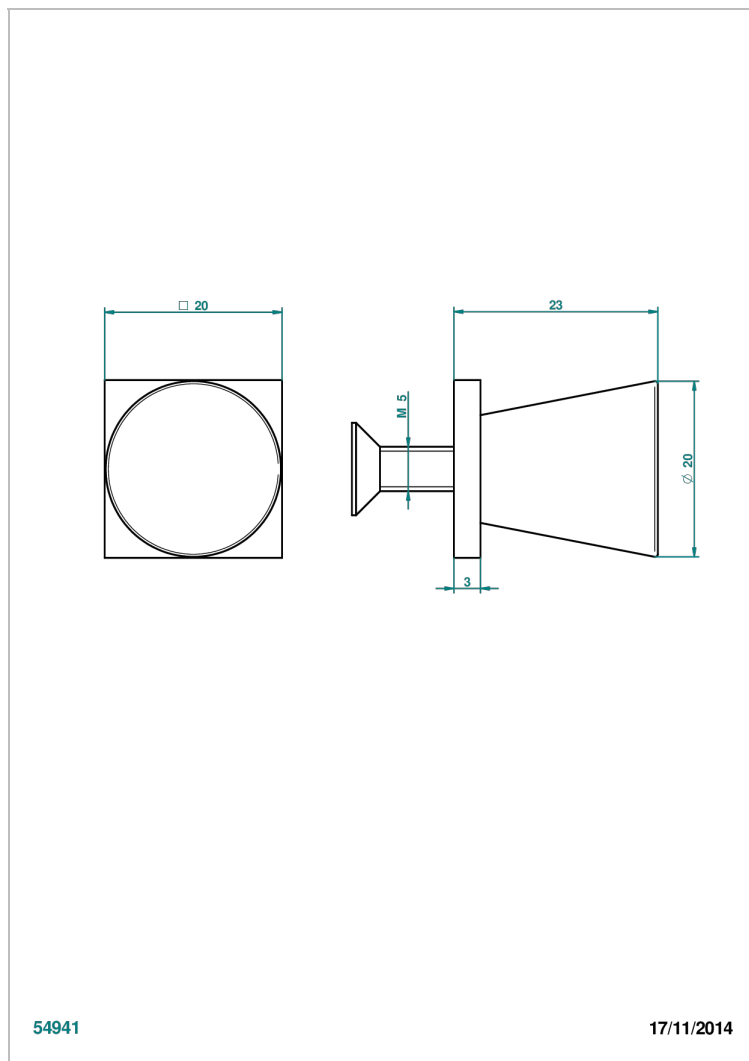

METAMORPHOSE CARBON

G6C-26BT

Small size knob

CHARACTERISTIC

- Métamorphose Carbon
- Small size knob

AVAILABLE FINITIONS

Antique nickel - H28
Black ceram - D30
Blush PVD - H62
Brass color PVD - H49
Brown bronze color PVD - F33
Gold color PVD - H52