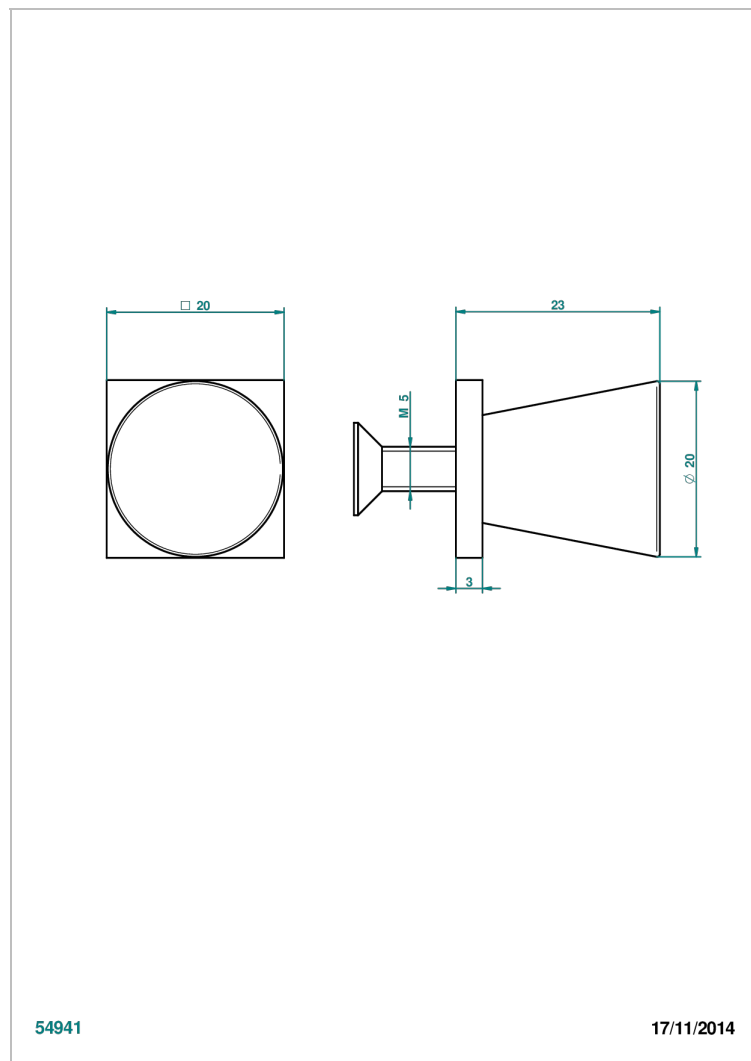

METAMORPHOSE WITH LEVER

G6B-26BT

Small size knob

54941

17/11/2014

CHARACTERISTIC

- Métamorphose with lever
- Small size knob

AVAILABLE FINITIONS