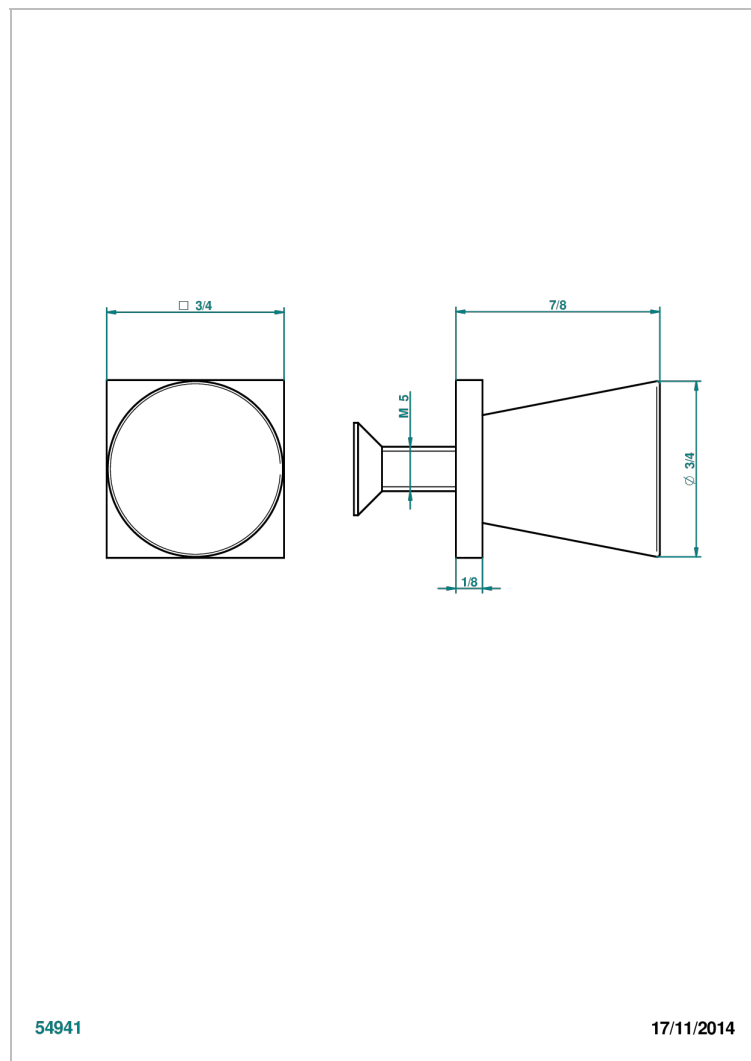

METAMORPHOSE WITH LEVER

G6B-26BT

Small size knob

54941

17/11/2014

CHARACTERISTIC

- Métamorphose with lever
- Small size knob

AVAILABLE FINITIONS