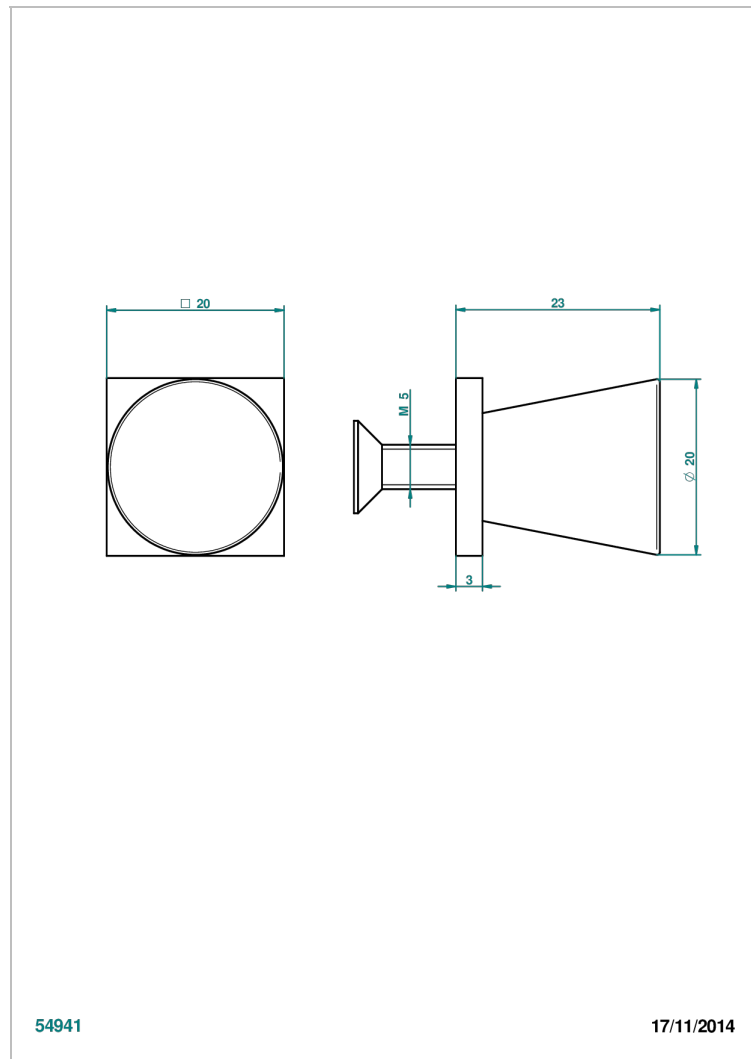

METAMORPHOSE WITH LEVER

G6B-26BT

Small size knob

54941

17/11/2014

CHARACTERISTIC

- Métamorphose with lever
- Small size knob

AVAILABLE FINITIONS