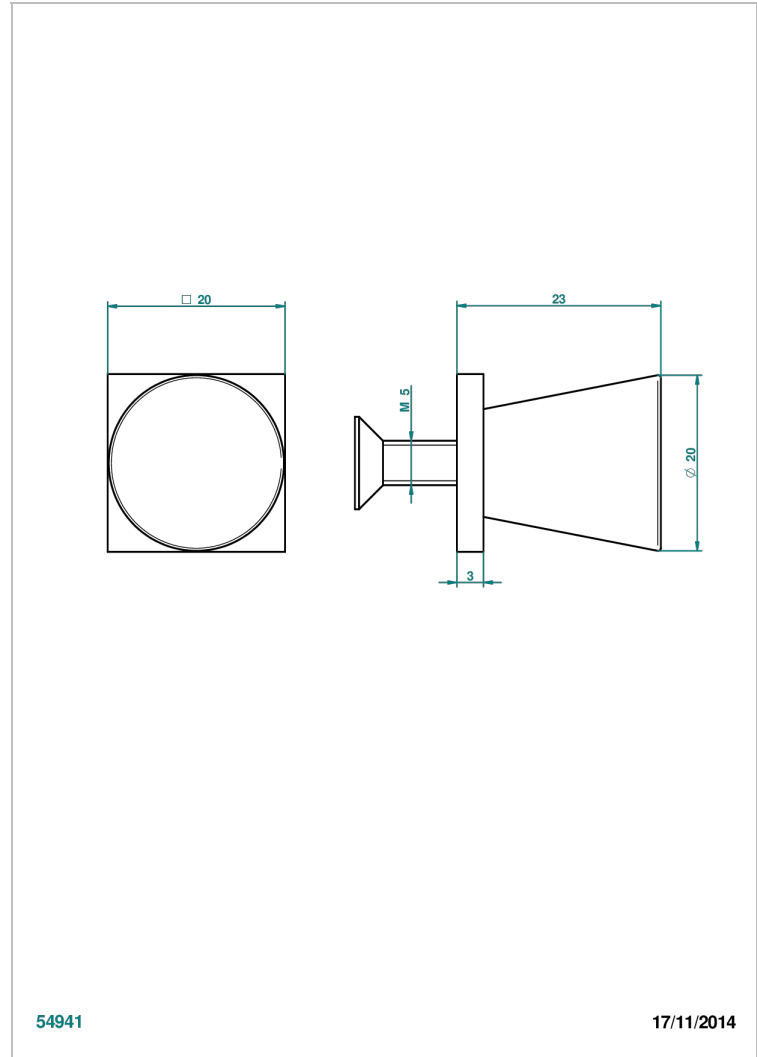

METAMORPHOSE

G6A-26BT

Small size knob

THG[®]
PARIS

54941

17/11/2014

CHARACTERISTIC

- Métamorphose
- Small size knob