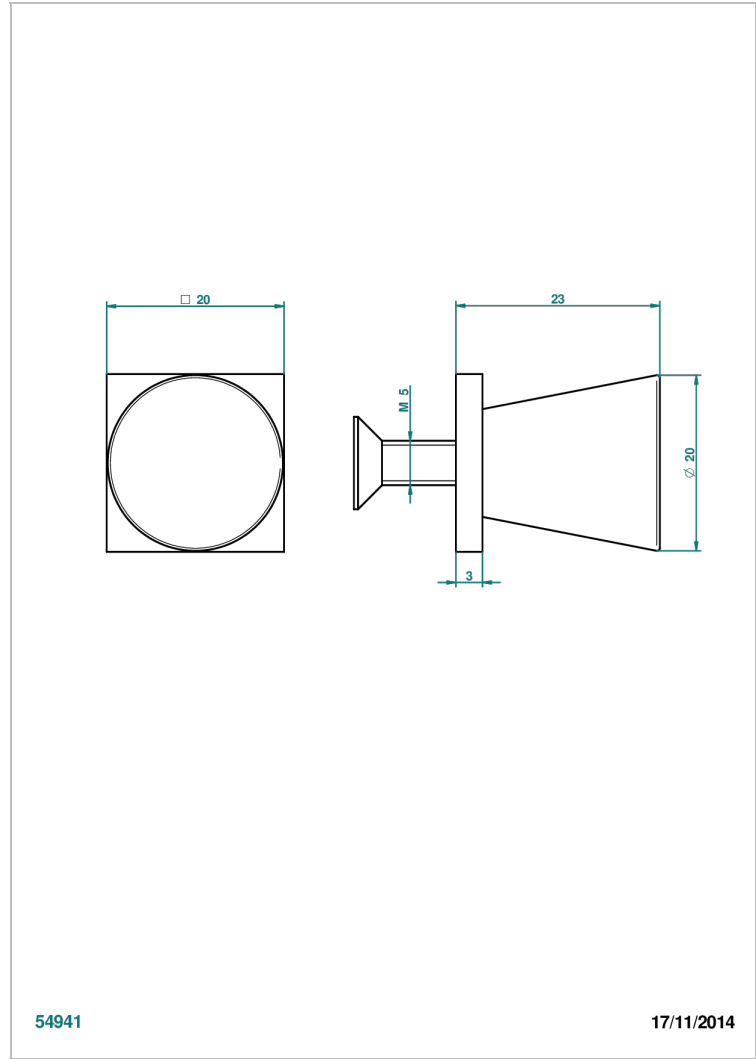

METAMORPHOSE

G6A-26BT

Small size knob

THG[®]
PARIS

54941

17/11/2014

CHARACTERISTIC

- Métamorphose
- Small size knob