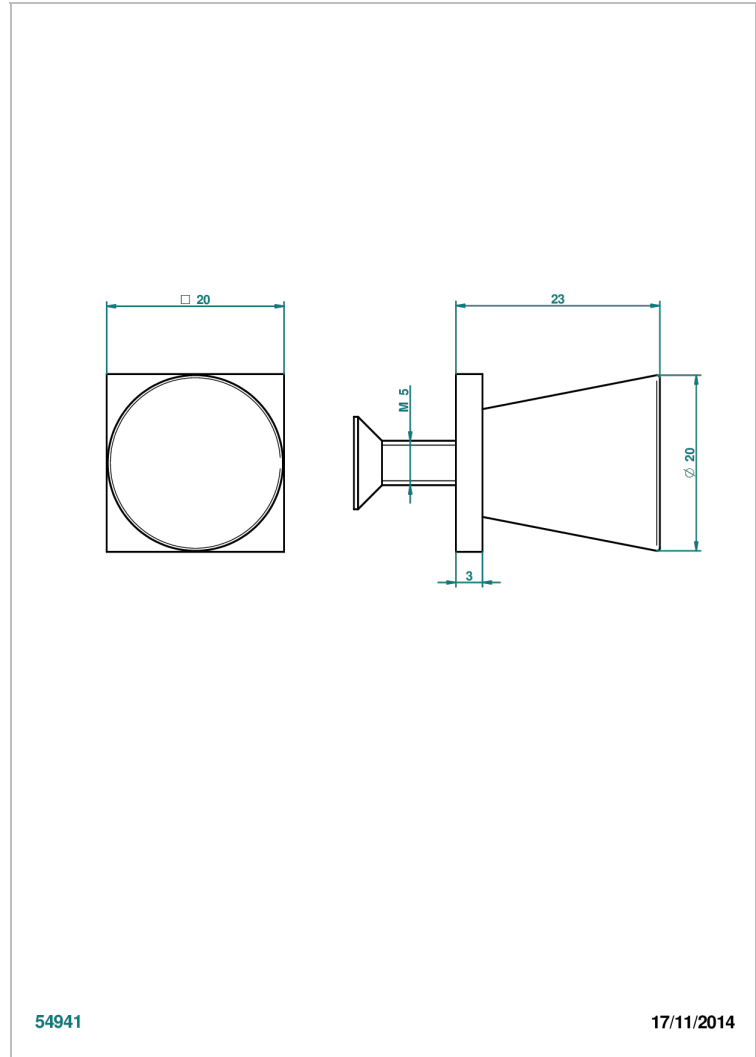

METAMORPHOSE

G6A-26BT

Small size knob

THG[®]
PARIS

54941

17/11/2014

CHARACTERISTIC

- Métamorphose
- Small size knob