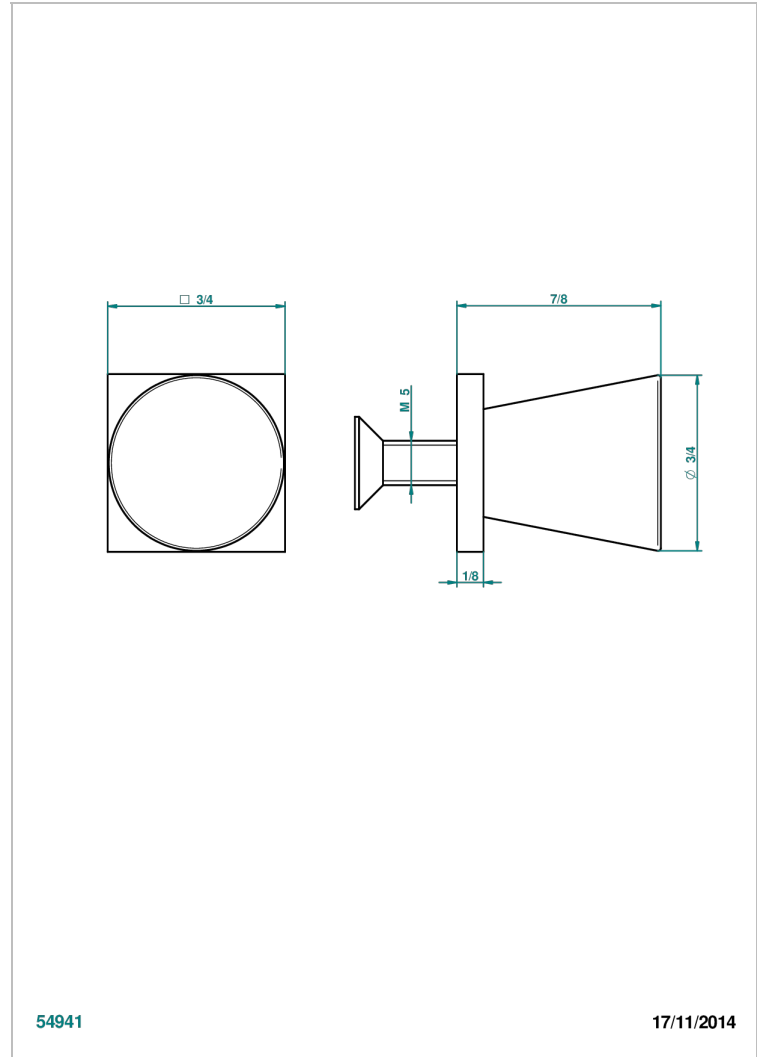

METAMORPHOSE

G6A-26BT

Small size knob

THG[®]
PARIS

54941

17/11/2014

CHARACTERISTIC

- Métamorphose
- Small size knob