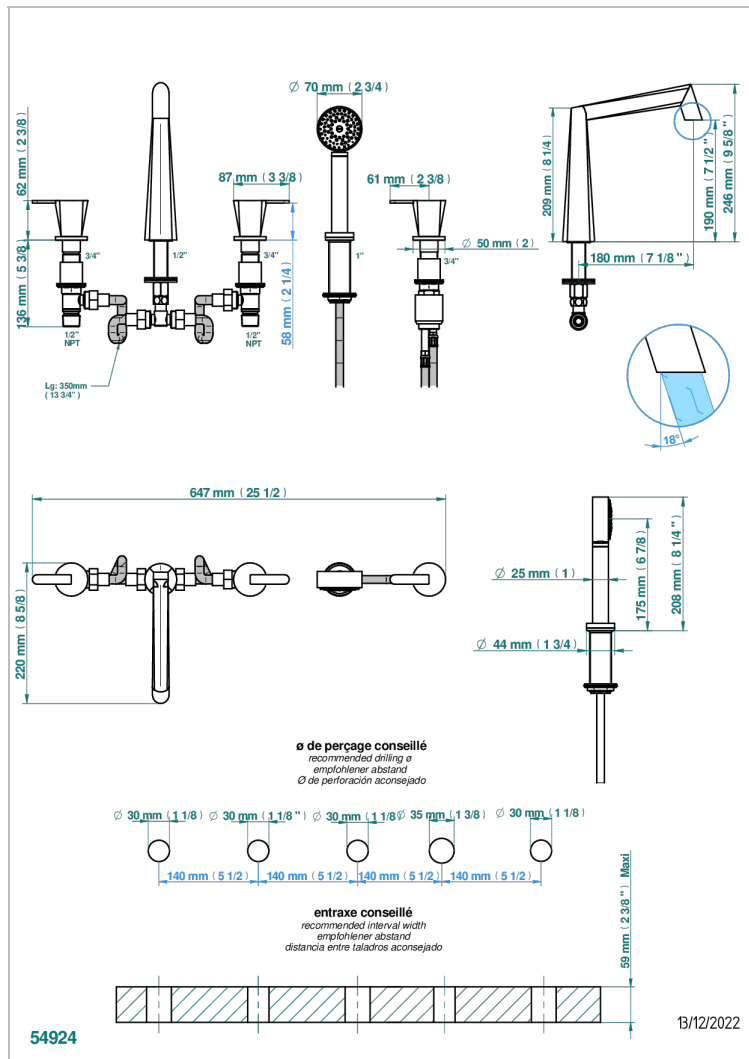

METAMORPHOSE WITH LEVER HANDLES

G6B-1132US

Roman tub set with 2 x 3/4" valves and rim mounted ceramic mixer with progressive cartridge and handshower

CHARACTERISTIC

- Métamorphose with lever handles
- Roman tub set with 2 x 3/4" valves and rim mounted ceramic mixer with progressive cartridge and handshower

TECHNICAL SPECS

- Recommandé : 3 bars (max. 5 bars) - Advised : 43,5 psi (max. 72 psi)
- Bec : 50 l/min à 3 bars - Douchette : 9,5 l/min à bars
- Spout : 13,2 gpm at 43.5 psi - Handshower : 2.5 gpm at 43.5 psi