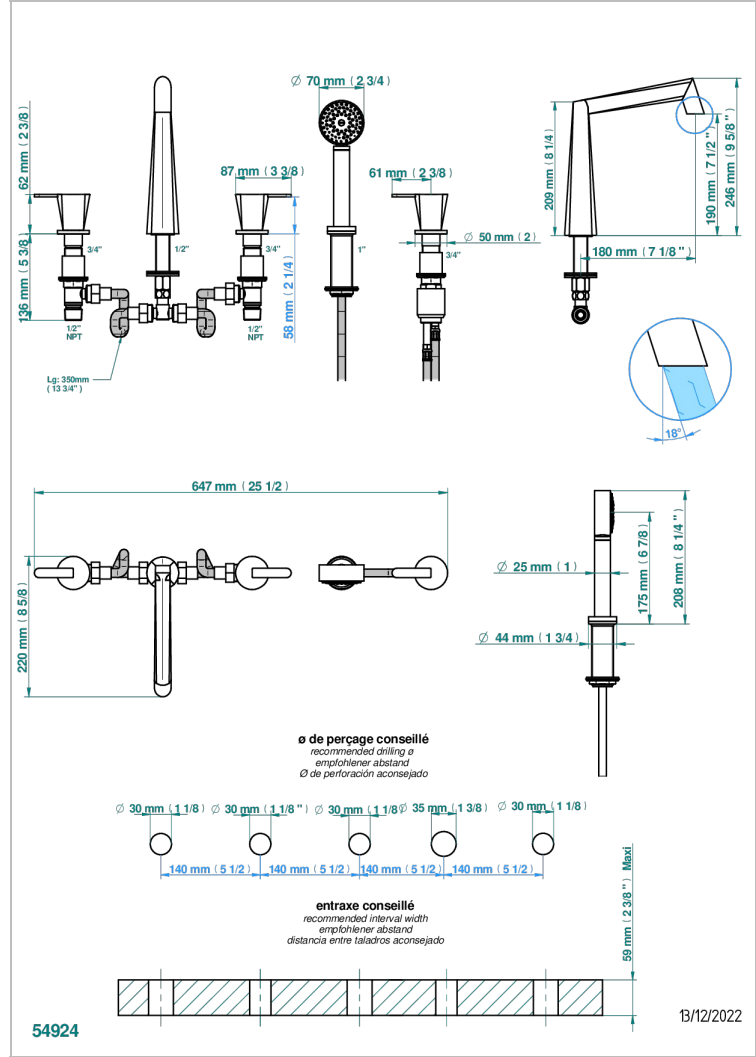

# METAMORPHOSE WITH LEVER

G6B-1132

5-hole bath/shower mixer with goliath spout, 2 x 3/4" valves, and rim mounted handshower supplied by progressive cartridge mixer

## CHARACTERISTIC

- Métamorphose with lever
- 5-hole bath/shower mixer with goliath spout, 2 x 3/4" valves, and rim mounted handshower supplied by progressive cartridge mixer

## TECHNICAL SPECS

- Recommandé : 3 bars (max. 5 bars) - Advised : 43,5 psi (max. 72 psi)
- Bec : 50 l/min à 3 bars - Douchette : 9,5 l/min à bars
- Spout : 13,2 gpm at 43.5 psi - Handshower : 2.5 gpm at 43.5 psi