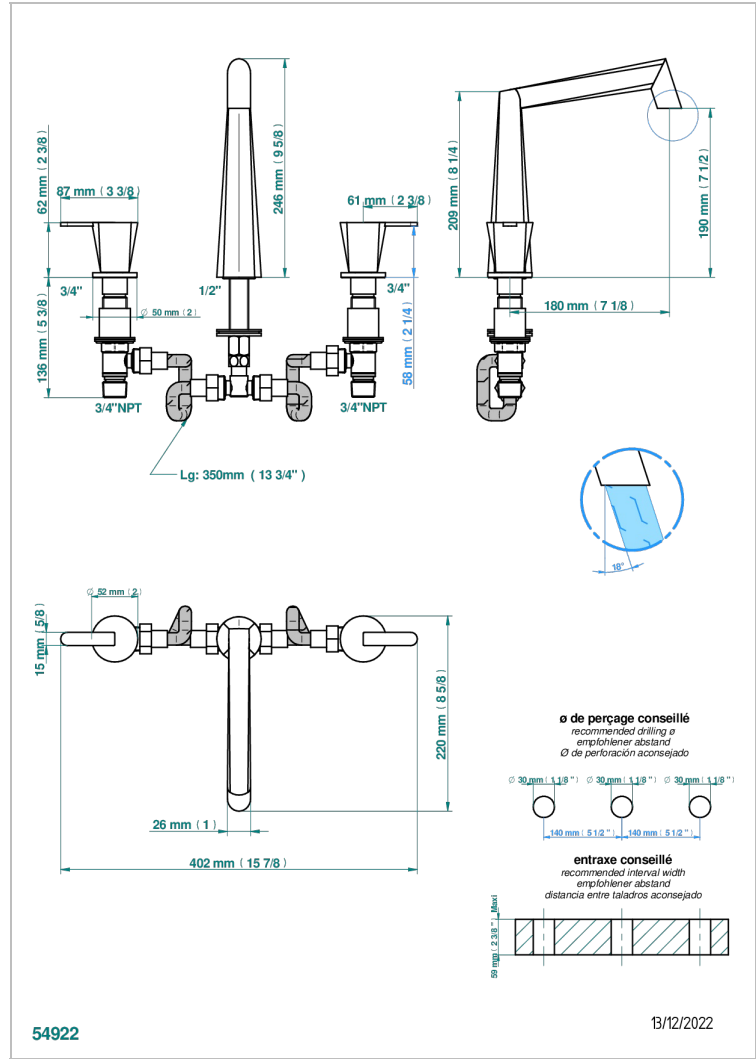

METAMORPHOSE WITH LEVER

G6B-25

Rim mounted 3-hole bath mixer, goliath spout

CHARACTERISTIC

- ACS : 18ACCLY403

TECHNICAL SPECS

- Recommandé : 3 bars (max. 5 bars) - Advised : 43,5 psi (max. 72 psi)
- 48 l/min à 3 bars (12.7 gpm at 43.5 psi)

STANDARDS

AVAILABLE FINITIONS

- Antique nickel - H28
- Black ceram - D30
- Blush PVD - H62
- Brass color PVD - H49
- Brown bronze color PVD - F33
- Gold color PVD - H52

- Graphite PVD - H64
- Lacquered light bronze - D01
- Matt Umber PVD - H67
- Matt blush PVD - H60
- Matt brass color PVD - H50
- Matt brown bronze color PVD - F34