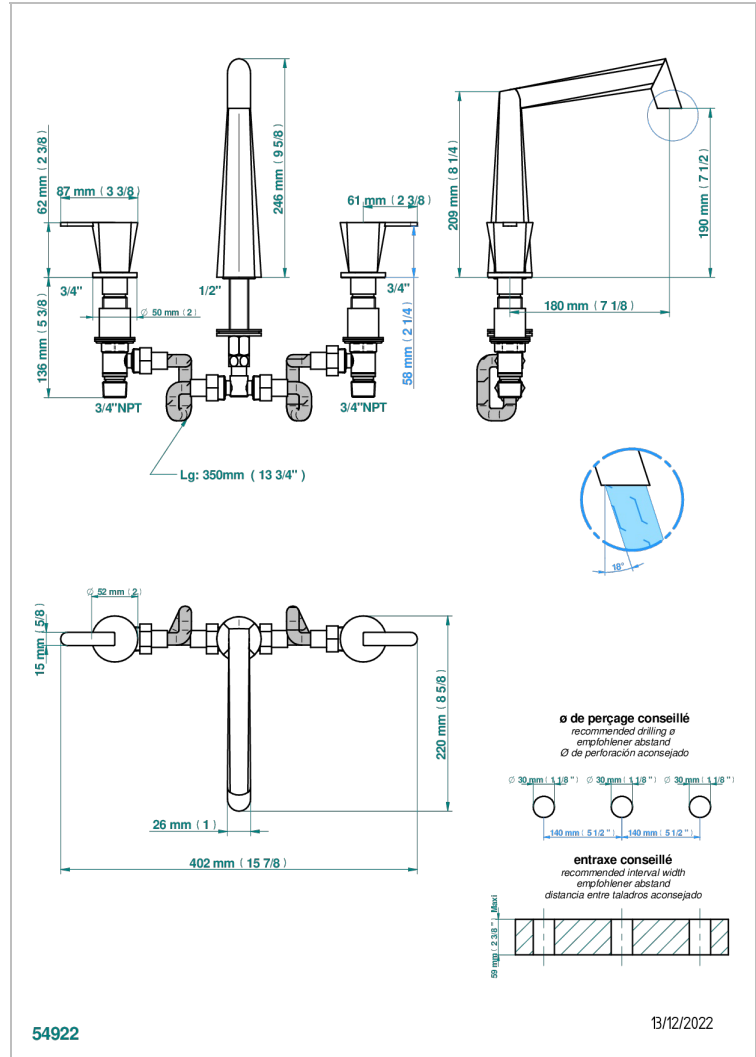

METAMORPHOSE WITH LEVER

G6B-25

Rim mounted 3-hole bath mixer, goliath spout

CHARACTERISTIC

- ACS : 18ACCLY403

TECHNICAL SPECS

- Recommandé : 3 bars (max. 5 bars) - Advised : 43,5 psi (max. 72 psi)
- 48 l/min à 3 bars (12.7 gpm at 43.5 psi)

STANDARDS

AVAILABLE FINITIONS

- Antique nickel - H28
- Black ceram - D30
- Blush PVD - H62
- Brass color PVD - H49
- Brown bronze color PVD - F33
- Gold color PVD - H52

- Graphite PVD - H64
- Lacquered light bronze - D01
- Matt Umber PVD - H67
- Matt blush PVD - H60
- Matt brass color PVD - H50
- Matt brown bronze color PVD - F34