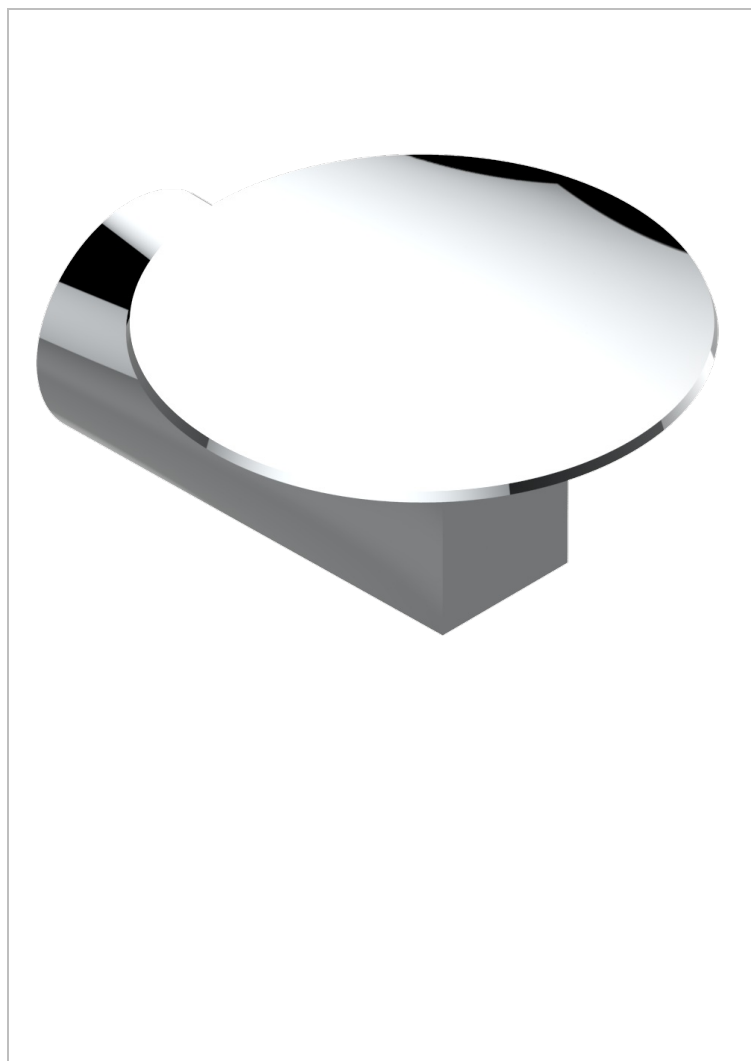

METAMORPHOSE WHITE CERAMIC

G6E-546

Soap dish, wall mounted, 4" diameter

CHARACTERISTIC

- Métamorphose White Ceramic
- Soap dish, wall mounted, 4" diameter

AVAILABLE FINITIONS

Black ceram - D30
Blush PVD - H62
Brass color PVD - H49
Brown bronze color PVD - F33
Chrome polished - A02
Copper antique matt, coated - H07

Gold color PVD - H52
Gold mat - F07
Gold polished - F01
Graphite PVD - H64
Light coated bronze - D01
Matt Umber PVD - H67

Matt blush PVD - H60
Matt brass color PVD - H50
Matt brown bronze color PVD - F34
Matt chrome (American satin) - C02
Matt gold color PVD - H53
Matt graphite PVD - H65

Matt nickel (American satin) - C01
Matt nickel color PVD - H56
Nickel antique / Sovereign - H28
Nickel color PVD - H55
Nickel polished - B01
Soft gold - F30

Soft matt gold - F31
Umber PVD - H66