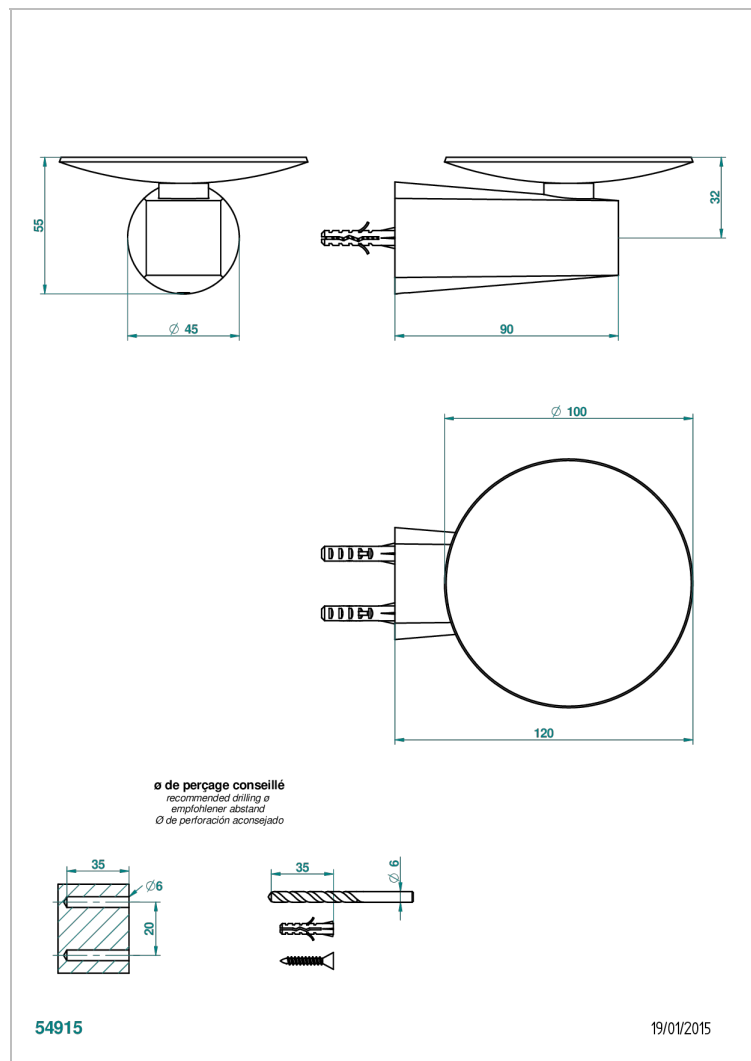

METAMORPHOSE WHITE CERAMIC

G6E-546

Soap dish, wall mounted, 4" diameter

CHARACTERISTIC

- Métamorphose White Ceramic
- Soap dish, wall mounted, 4" diameter

AVAILABLE FINITIONS

Black ceram - D30
Blush PVD - H62
Brass color PVD - H49
Brown bronze color PVD - F33
Chrome polished - A02
Copper antique matt, coated - H07