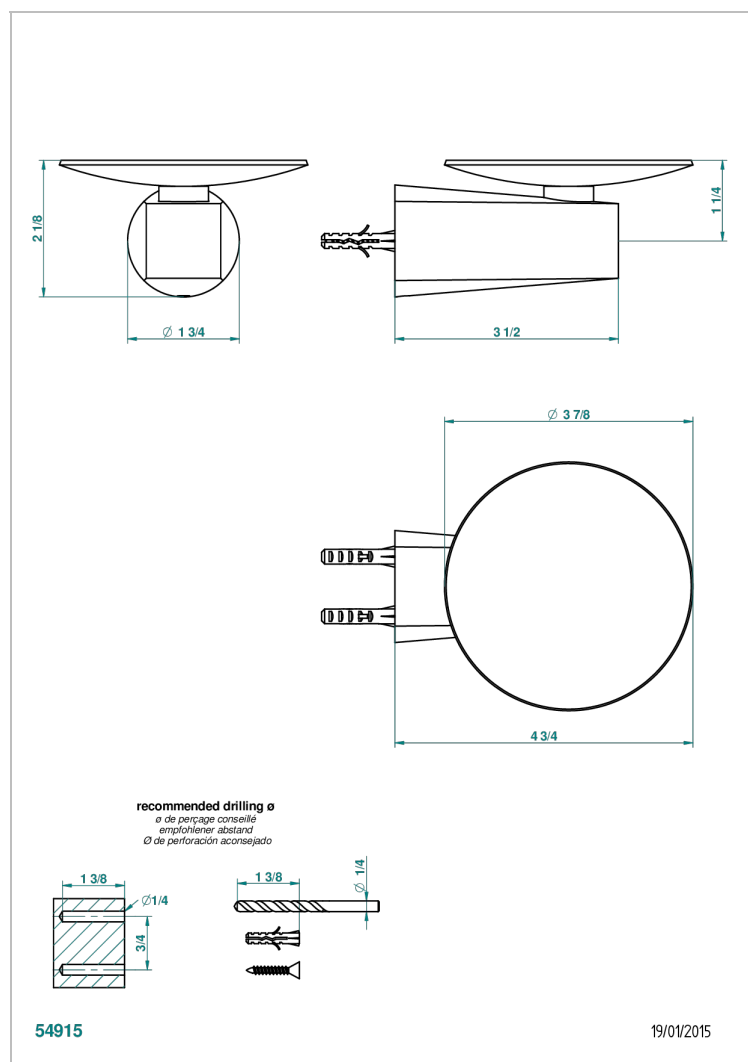

# METAMORPHOSE WHITE CERAMIC

G6E-546

Soap dish, wall mounted, 4" diameter

## CHARACTERISTIC

- Métamorphose White Ceramic
- Soap dish, wall mounted, 4" diameter