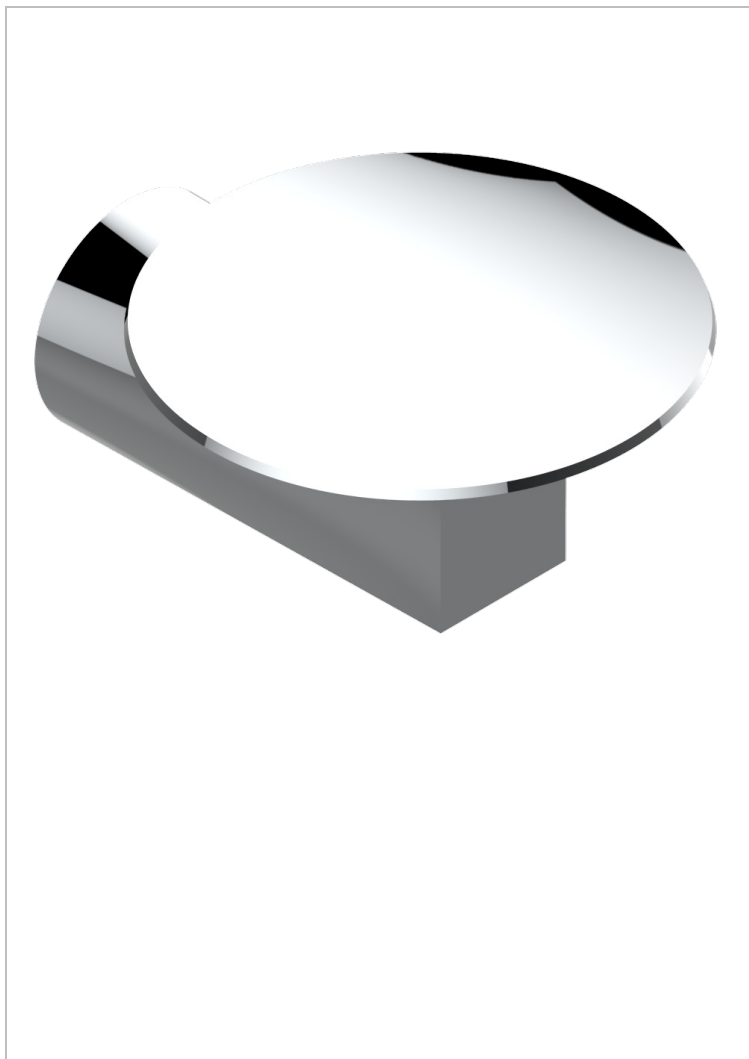

# METAMORPHOSE WHITE CERAMIC

G6E-546

Soap dish, wall mounted, 4" diameter

## CHARACTERISTIC

- Métamorphose White Ceramic
- Soap dish, wall mounted, 4" diameter

## AVAILABLE FINITIONS

Black ceram - D30  
Blush PVD - H62  
Brass color PVD - H49  
Brown bronze color PVD - F33  
Chrome polished - A02  
Copper antique matt, coated - H07

Gold color PVD - H52  
Gold mat - F07  
Gold polished - F01  
Graphite PVD - H64  
Light coated bronze - D01  
Matt Umber PVD - H67

Matt blush PVD - H60  
Matt brass color PVD - H50  
Matt brown bronze color PVD - F34  
Matt chrome (American satin) - C02  
Matt gold color PVD - H53  
Matt graphite PVD - H65

Matt nickel (American satin) - C01  
Matt nickel color PVD - H56  
Nickel antique / Sovereign - H28  
Nickel color PVD - H55  
Nickel polished - B01  
Soft gold - F30