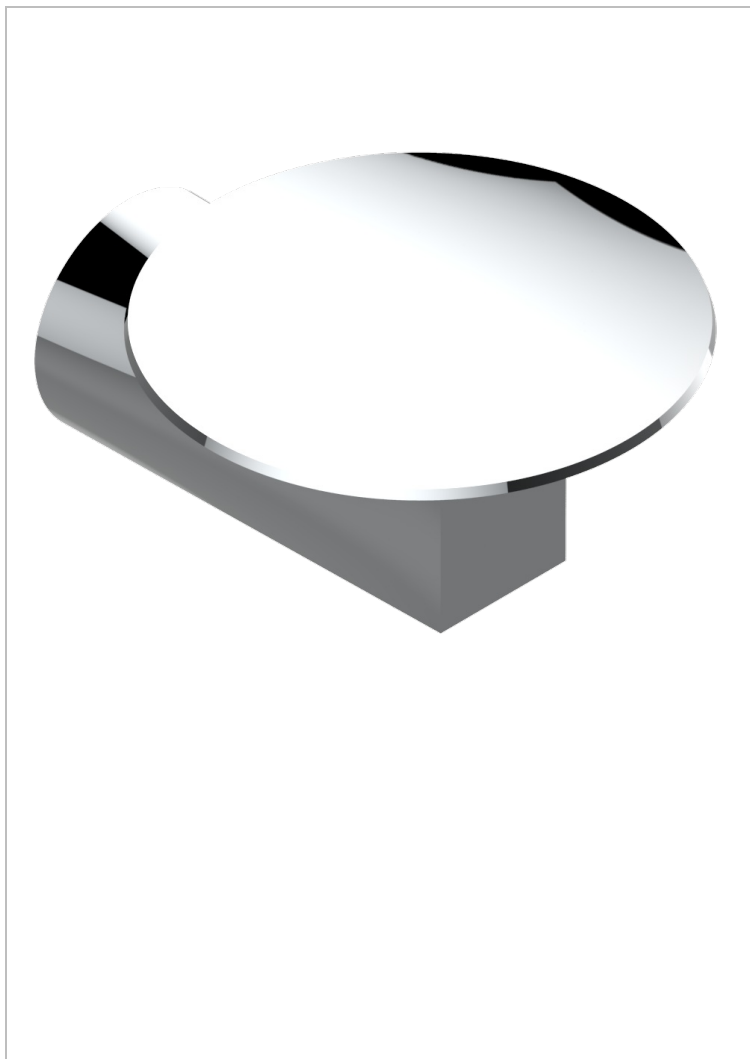

METAMORPHOSE WHITE CERAMIC

G6E-546

Wall mounted soap dish, ø 100 mm

CHARACTERISTIC

- Métamorphose White Ceramic
- Wall mounted soap dish, ø 100 mm

AVAILABLE FINITIONS

Antique nickel - H28
Black ceram - D30
Blush PVD - H62
Brass color PVD - H49
Brown bronze color PVD - F33
Gold color PVD - H52

Graphite PVD - H64
Lacquered light bronze - D01
Matt Umber PVD - H67
Matt blush PVD - H60
Matt brass color PVD - H50
Matt brown bronze color PVD - F34

Matt chrome - C02
Matt gold - F07
Matt gold color PVD - H53
Matt graphite PVD - H65
Matt nickel (color finish) - C01
Matt nickel color PVD - H56

Nickel color PVD - H55
Polished chrome (color finish) - A02
Polished gold (color finish) - F01
Polished nickel - B01
Soft gold - F30
Soft matt gold - F31

Umber PVD - H66
Varnished matt antique red copper (color finish) - H07