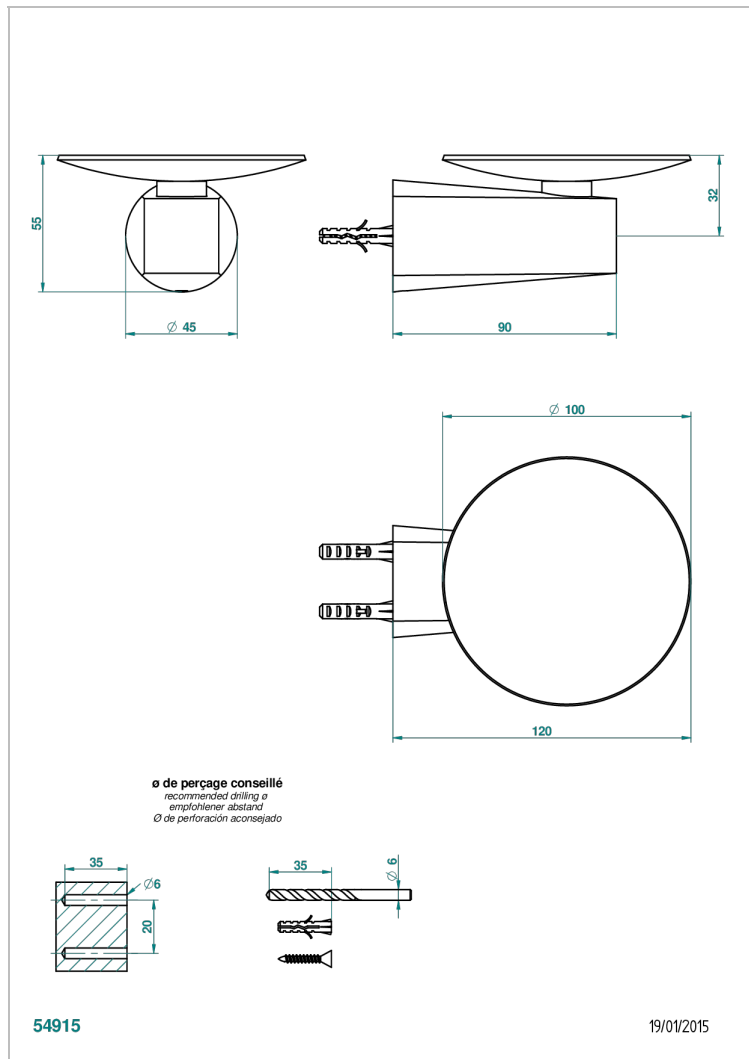

METAMORPHOSE WHITE CERAMIC

G6E-546

Wall mounted soap dish, ø 100 mm

CHARACTERISTIC

- Métamorphose White Ceramic
- Wall mounted soap dish, ø 100 mm

AVAILABLE FINITIONS

Antique nickel - H28
Black ceram - D30
Blush PVD - H62
Brass color PVD - H49
Brown bronze color PVD - F33
Gold color PVD - H52

Nickel color PVD - H55
Polished chrome (color finish) - A02
Polished gold (color finish) - F01
Polished nickel - B01
Soft gold - F30
Soft matt gold - F31

Umber PVD - H66
Varnished matt antique red copper (color finish) - H07