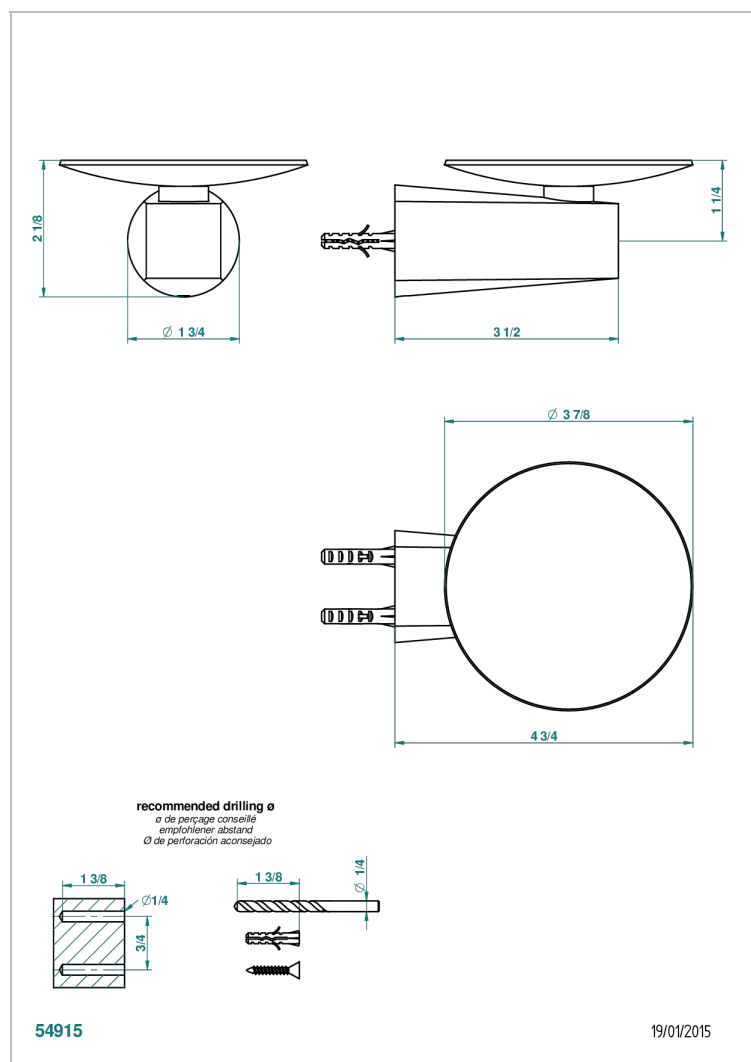

METAMORPHOSE WHITE CERAMIC

G6E-546

Wall mounted soap dish, ø 100 mm

CHARACTERISTIC

- Métamorphose White Ceramic
- Wall mounted soap dish, ø 100 mm

AVAILABLE FINITIONS

Antique nickel - H28
Black ceram - D30
Blush PVD - H62
Brass color PVD - H49
Brown bronze color PVD - F33
Gold color PVD - H52