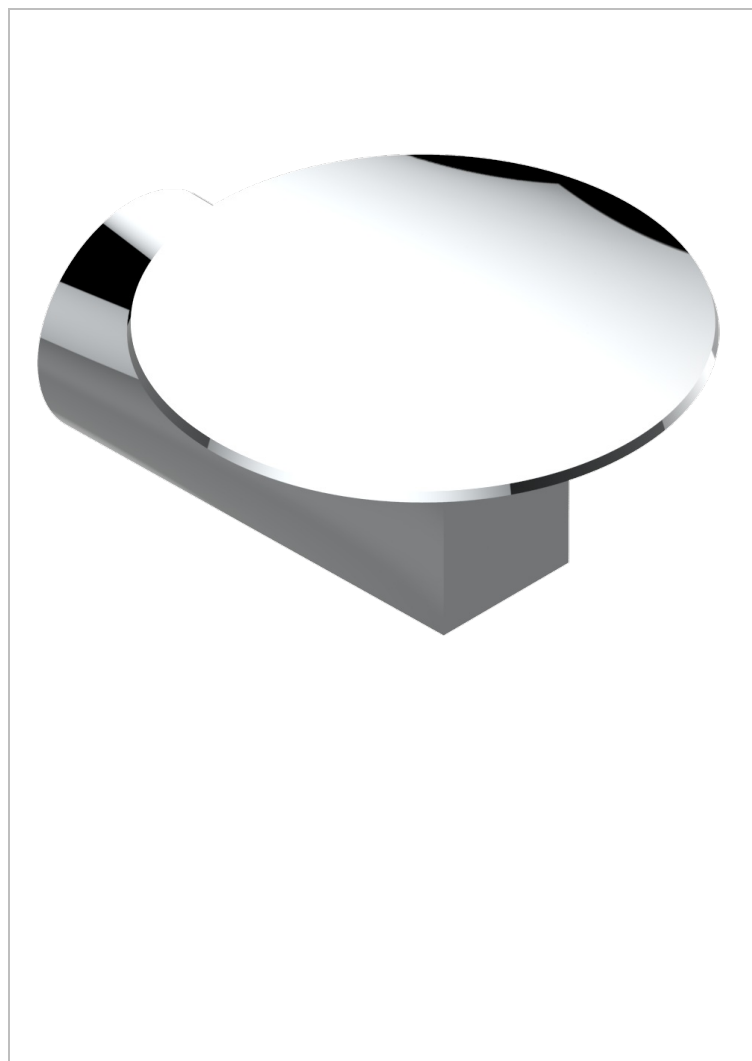

METAMORPHOSE WHITE CERAMIC

G6E-546

Wall mounted soap dish, ø 100 mm

CHARACTERISTIC

- Métamorphose White Ceramic
- Wall mounted soap dish, ø 100 mm

AVAILABLE FINITIONS

Antique nickel - H28
Black ceram - D30
Blush PVD - H62
Brass color PVD - H49
Brown bronze color PVD - F33
Gold color PVD - H52

Graphite PVD - H64
Lacquered light bronze - D01
Matt Umber PVD - H67
Matt blush PVD - H60
Matt brass color PVD - H50
Matt brown bronze color PVD - F34

Matt chrome - C02
Matt gold - F07
Matt gold color PVD - H53
Matt graphite PVD - H65
Matt nickel (color finish) - C01
Matt nickel color PVD - H56

Nickel color PVD - H55
Polished chrome (color finish) - A02
Polished gold (color finish) - F01
Polished nickel - B01
Soft gold - F30
Soft matt gold - F31

Umber PVD - H66
Varnished matt antique red copper
(color finish) - H07