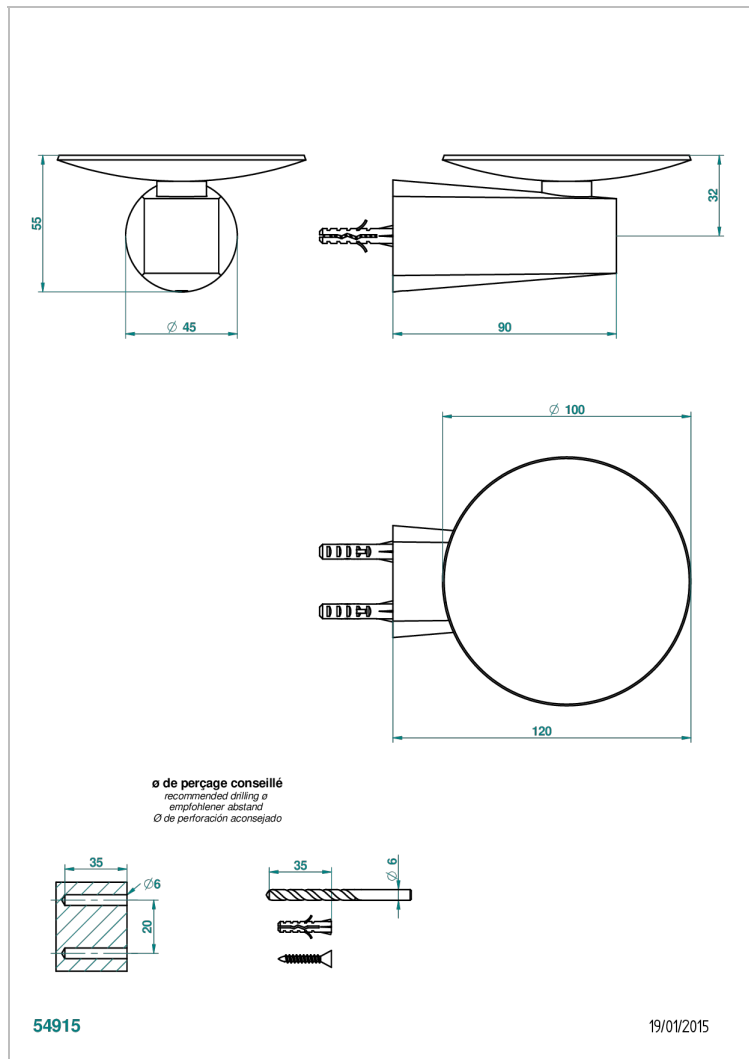

# METAMORPHOSE BLACK CERAMIC

G6D-546

Soap dish, wall mounted, 4" diameter

## CHARACTERISTIC

- Métamorphose Black Ceramic
- Soap dish, wall mounted, 4" diameter