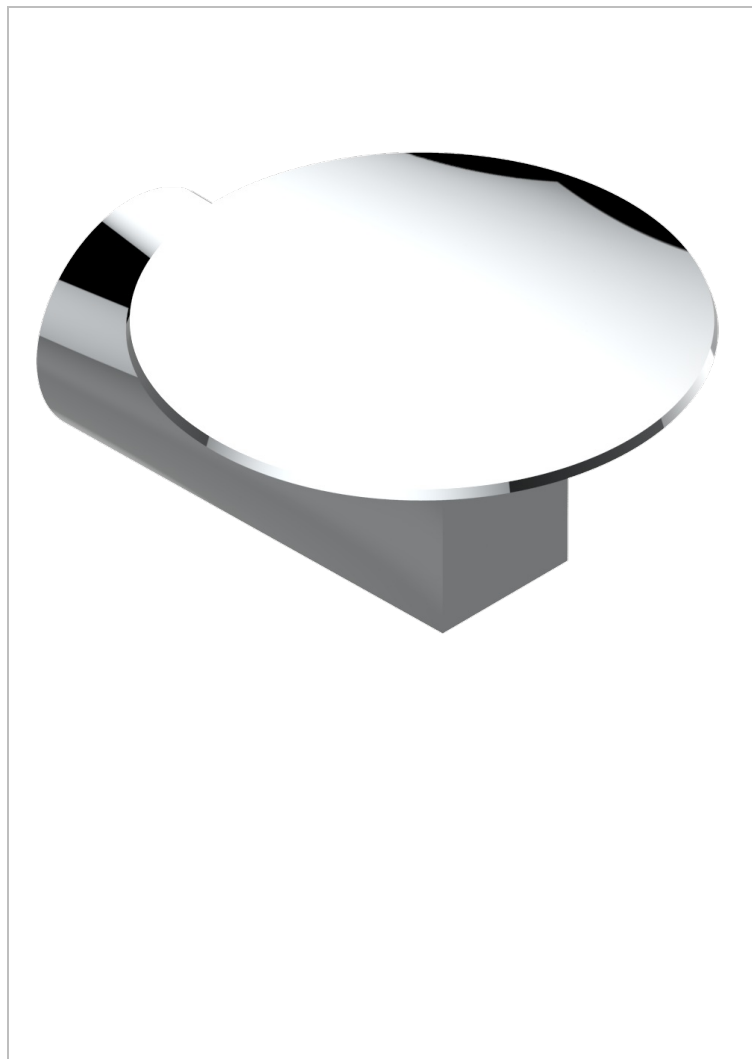

# METAMORPHOSE BLACK CERAMIC

G6D-546

Soap dish, wall mounted, 4" diameter

## CHARACTERISTIC

- Métamorphose Black Ceramic
- Soap dish, wall mounted, 4" diameter

## AVAILABLE FINITIONS

Black ceram - D30  
Blush PVD - H62  
Brass color PVD - H49  
Brown bronze color PVD - F33  
Chrome polished - A02  
Copper antique matt, coated - H07

Gold color PVD - H52  
Gold mat - F07  
Gold polished - F01  
Graphite PVD - H64  
Light coated bronze - D01  
Matt Umber PVD - H67

Matt blush PVD - H60  
Matt brass color PVD - H50  
Matt brown bronze color PVD - F34  
Matt chrome (American satin) - C02  
Matt gold color PVD - H53  
Matt graphite PVD - H65

Matt nickel (American satin) - C01  
Matt nickel color PVD - H56  
Nickel antique / Sovereign - H28  
Nickel color PVD - H55  
Nickel polished - B01  
Soft gold - F30