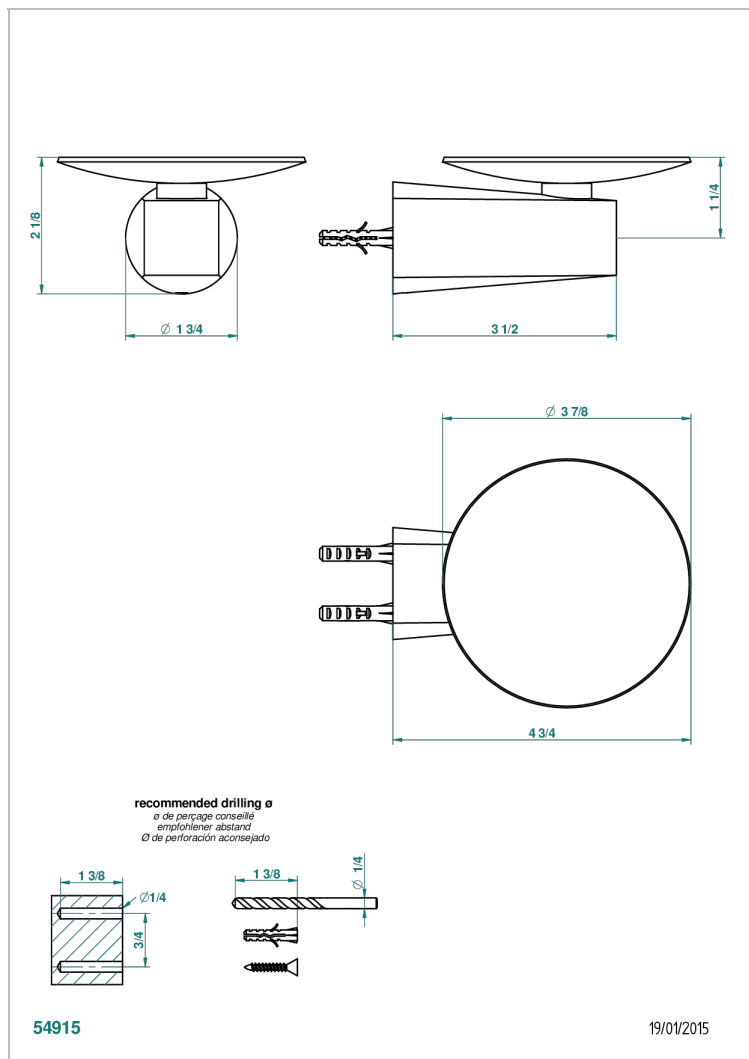

# METAMORPHOSE BLACK CERAMIC

G6D-546

Soap dish, wall mounted, 4" diameter

## CHARACTERISTIC

- Métamorphose Black Ceramic
- Soap dish, wall mounted, 4" diameter