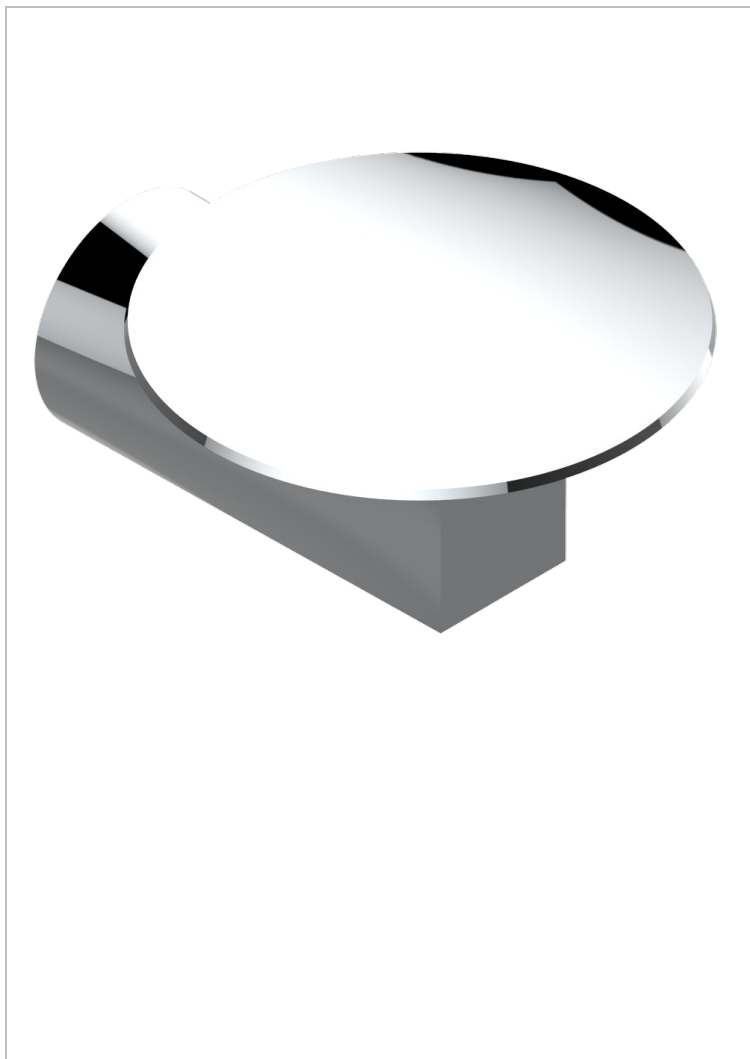

# METAMORPHOSE BLACK CERAMIC

G6D-546

Soap dish, wall mounted, 4" diameter

## CHARACTERISTIC

- Métamorphose Black Ceramic
- Soap dish, wall mounted, 4" diameter

## AVAILABLE FINITIONS

Black ceram - D30  
Blush PVD - H62  
Brass color PVD - H49  
Brown bronze color PVD - F33  
Chrome polished - A02  
Copper antique matt, coated - H07

Gold color PVD - H52  
Gold mat - F07  
Gold polished - F01  
Graphite PVD - H64  
Light coated bronze - D01  
Matt Umber PVD - H67

Matt blush PVD - H60  
Matt brass color PVD - H50  
Matt brown bronze color PVD - F34  
Matt chrome (American satin) - C02  
Matt gold color PVD - H53  
Matt graphite PVD - H65

Matt nickel (American satin) - C01  
Matt nickel color PVD - H56  
Nickel antique / Sovereign - H28  
Nickel color PVD - H55  
Nickel polished - B01  
Soft gold - F30