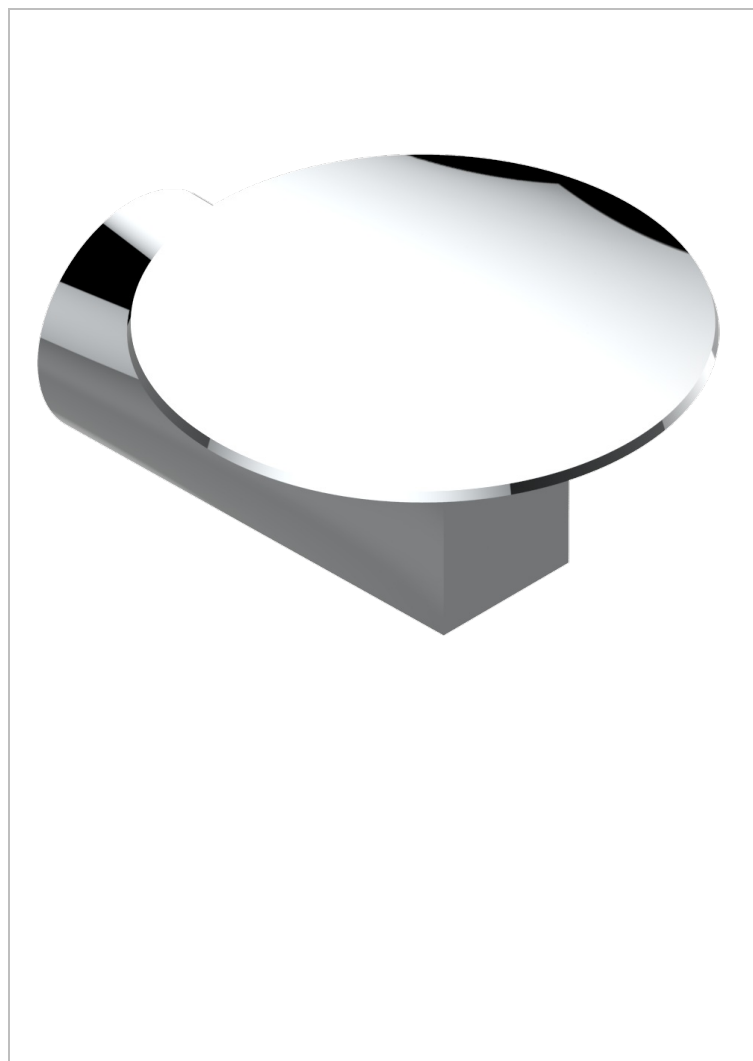

METAMORPHOSE BLACK CERAMIC

G6D-546

Wall mounted soap dish, ø 100 mm

CHARACTERISTIC

- Métamorphose Black Ceramic
- Wall mounted soap dish, ø 100 mm

AVAILABLE FINITIONS

Antique nickel - H28
Black ceram - D30
Blush PVD - H62
Brass color PVD - H49
Brown bronze color PVD - F33
Gold color PVD - H52

Graphite PVD - H64
Lacquered light bronze - D01
Matt Umber PVD - H67
Matt blush PVD - H60
Matt brass color PVD - H50
Matt brown bronze color PVD - F34

Matt chrome - C02
Matt gold - F07
Matt gold color PVD - H53
Matt graphite PVD - H65
Matt nickel (color finish) - C01
Matt nickel color PVD - H56

Nickel color PVD - H55
Polished chrome (color finish) - A02
Polished gold (color finish) - F01
Polished nickel - B01
Soft gold - F30
Soft matt gold - F31

Umber PVD - H66
Varnished matt antique red copper
(color finish) - H07