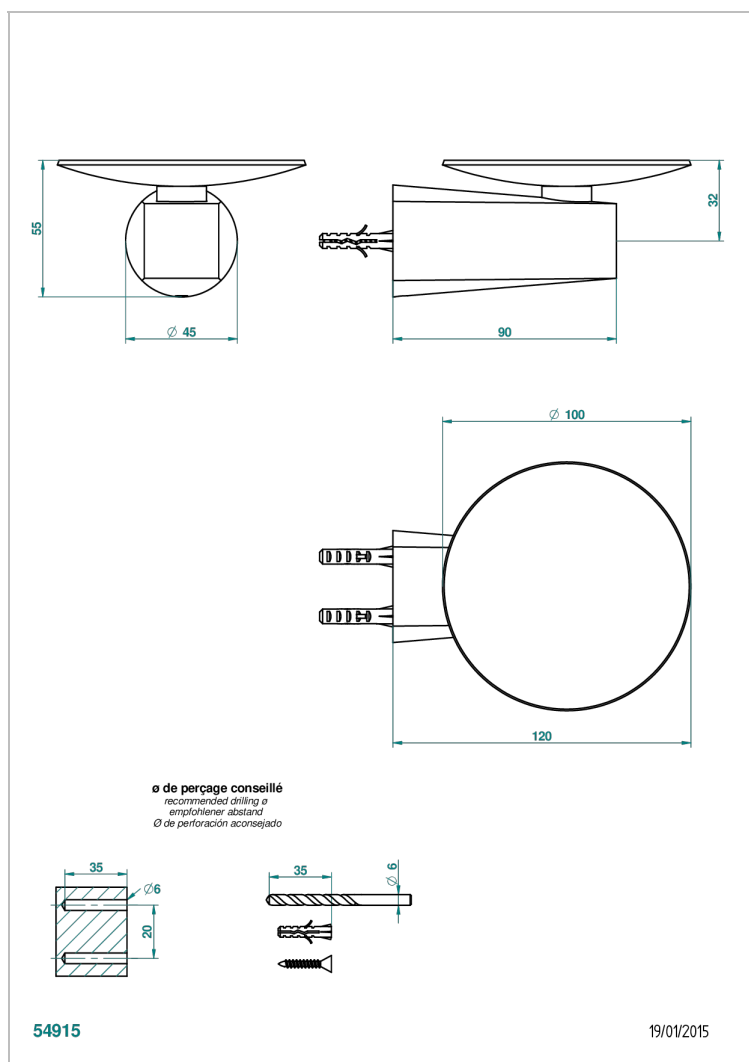

METAMORPHOSE BLACK CERAMIC

G6D-546

Wall mounted soap dish, ø 100 mm

CHARACTERISTIC

- Métamorphose Black Ceramic
- Wall mounted soap dish, ø 100 mm

AVAILABLE FINITIONS

Antique nickel - H28
Black ceram - D30
Blush PVD - H62
Brass color PVD - H49
Brown bronze color PVD - F33
Gold color PVD - H52

Nickel color PVD - H55
Polished chrome (color finish) - A02
Polished gold (color finish) - F01
Polished nickel - B01
Soft gold - F30
Soft matt gold - F31

Umber PVD - H66
Varnished matt antique red copper
(color finish) - H07