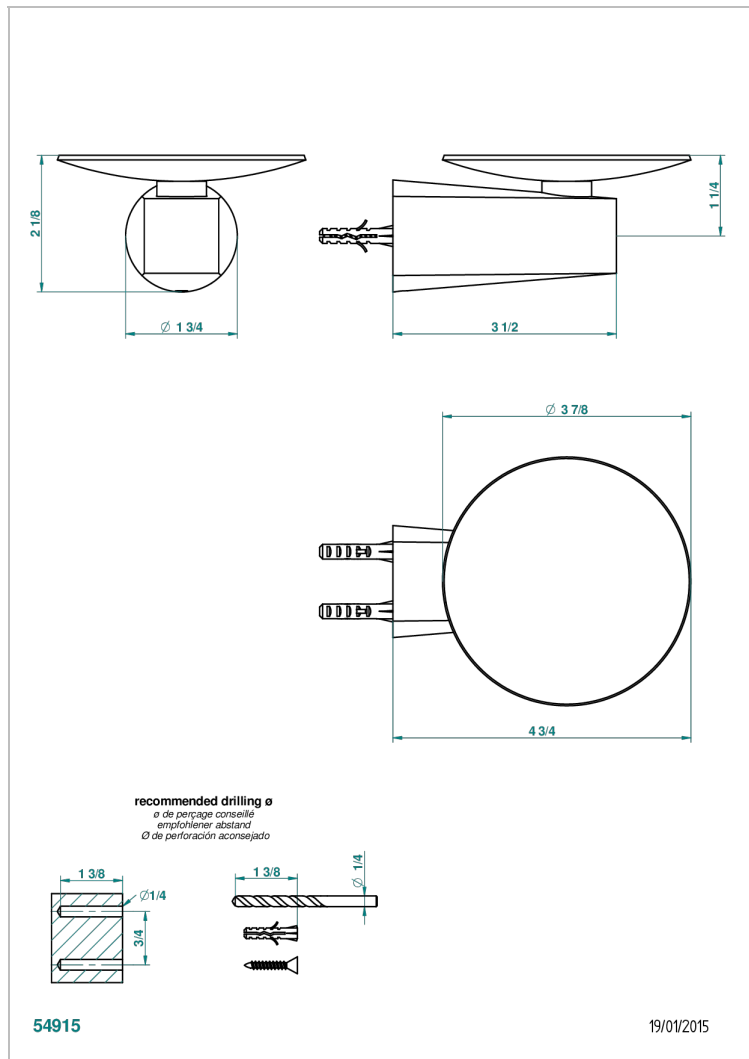

METAMORPHOSE BLACK CERAMIC

G6D-546

Wall mounted soap dish, ø 100 mm

CHARACTERISTIC

- Métamorphose Black Ceramic
- Wall mounted soap dish, ø 100 mm

AVAILABLE FINITIONS

Antique nickel - H28
Black ceram - D30
Blush PVD - H62
Brass color PVD - H49
Brown bronze color PVD - F33
Gold color PVD - H52