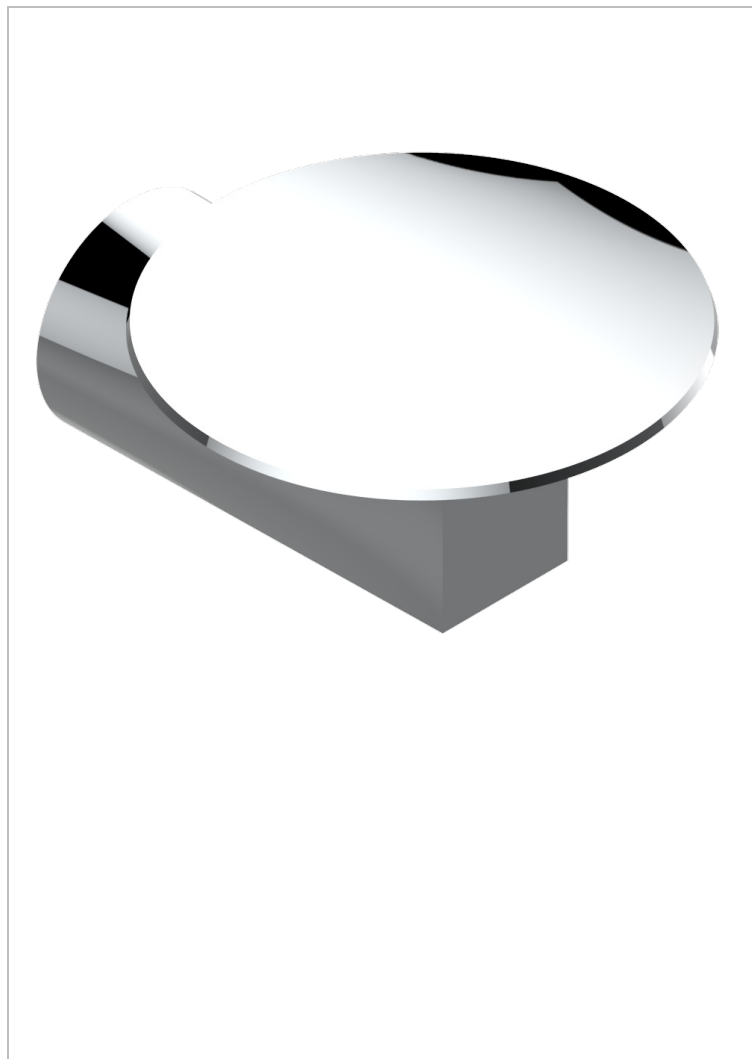

METAMORPHOSE BLACK CERAMIC

G6D-546

Wall mounted soap dish, ø 100 mm

CHARACTERISTIC

- Métamorphose Black Ceramic
- Wall mounted soap dish, ø 100 mm

AVAILABLE FINITIONS

Antique nickel - H28
Black ceram - D30
Blush PVD - H62
Brass color PVD - H49
Brown bronze color PVD - F33
Gold color PVD - H52

Graphite PVD - H64
Lacquered light bronze - D01
Matt Umber PVD - H67
Matt blush PVD - H60
Matt brass color PVD - H50
Matt brown bronze color PVD - F34

Matt chrome - C02
Matt gold - F07
Matt gold color PVD - H53
Matt graphite PVD - H65
Matt nickel (color finish) - C01
Matt nickel color PVD - H56

Nickel color PVD - H55
Polished chrome (color finish) - A02
Polished gold (color finish) - F01
Polished nickel - B01
Soft gold - F30
Soft matt gold - F31

Umber PVD - H66
Varnished matt antique red copper (color finish) - H07