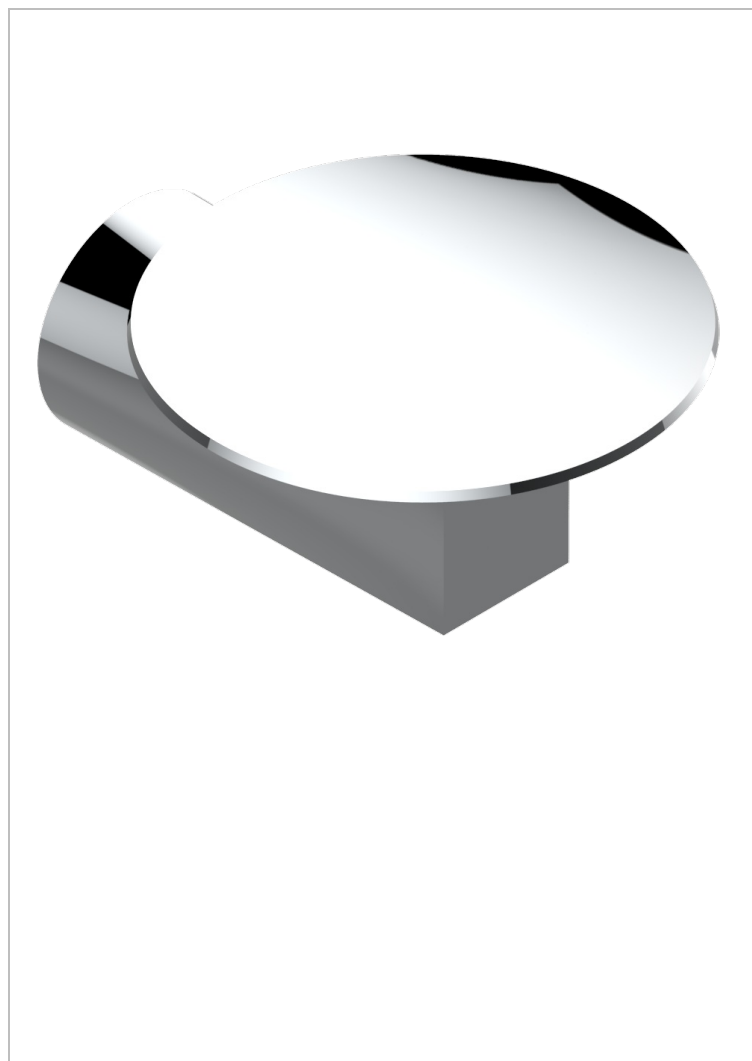

METAMORPHOSE CARBON

G6C-546

Soap dish, wall mounted, 4" diameter

CHARACTERISTIC

- Métamorphose Carbon
- Soap dish, wall mounted, 4" diameter

AVAILABLE FINITIONS

Black ceram - D30
Blush PVD - H62
Brass color PVD - H49
Brown bronze color PVD - F33
Chrome polished - A02
Copper antique matt, coated - H07

Gold color PVD - H52
Gold mat - F07
Gold polished - F01
Graphite PVD - H64
Light coated bronze - D01
Matt Umber PVD - H67

Matt blush PVD - H60
Matt brass color PVD - H50
Matt brown bronze color PVD - F34
Matt chrome (American satin) - C02
Matt gold color PVD - H53
Matt graphite PVD - H65

Matt nickel (American satin) - C01
Matt nickel color PVD - H56
Nickel antique / Sovereign - H28
Nickel color PVD - H55
Nickel polished - B01
Soft gold - F30

Soft matt gold - F31
Umber PVD - H66