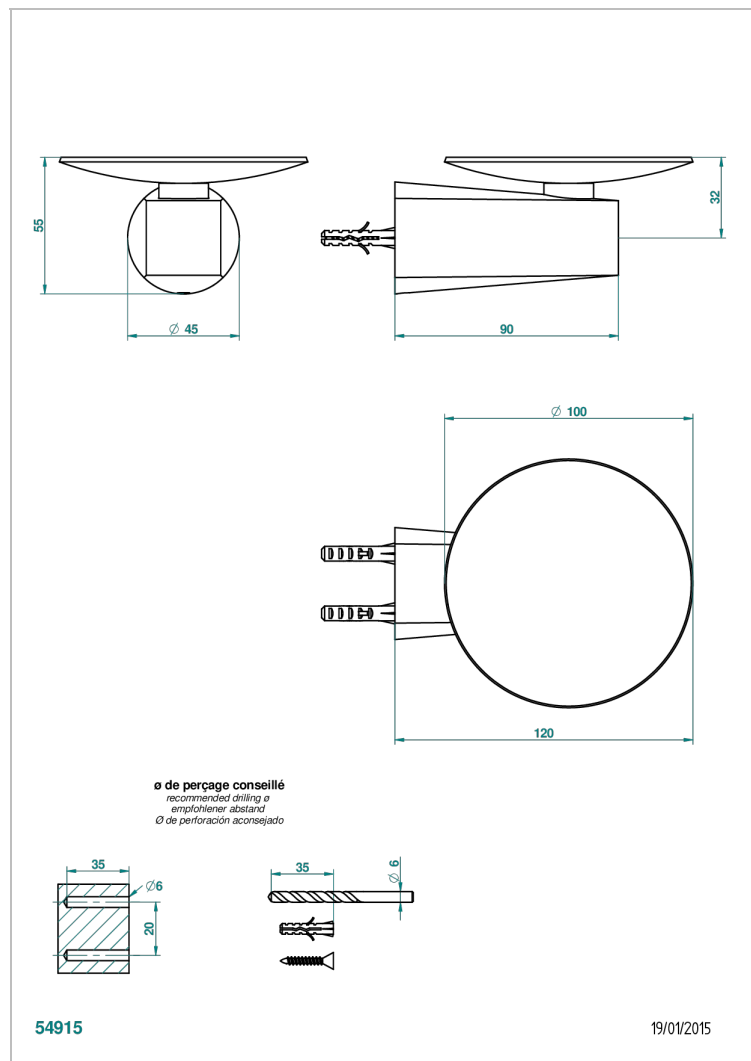

METAMORPHOSE CARBON

G6C-546

Soap dish, wall mounted, 4" diameter

CHARACTERISTIC

- Métamorphose Carbon
- Soap dish, wall mounted, 4" diameter

AVAILABLE FINITIONS

Black ceram - D30
Blush PVD - H62
Brass color PVD - H49
Brown bronze color PVD - F33
Chrome polished - A02
Copper antique matt, coated - H07