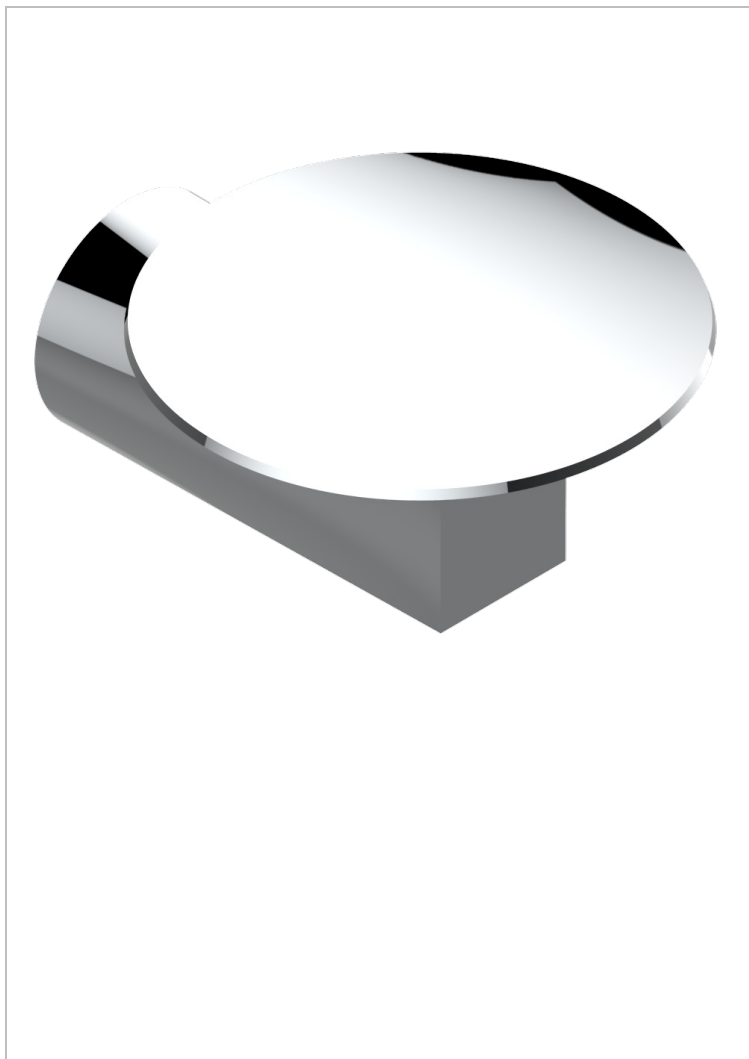

# METAMORPHOSE CARBON

G6C-546

Soap dish, wall mounted, 4" diameter

## CHARACTERISTIC

- Métamorphose Carbon
- Soap dish, wall mounted, 4" diameter

## AVAILABLE FINITIONS

Black ceram - D30  
 Blush PVD - H62  
 Brass color PVD - H49  
 Brown bronze color PVD - F33  
 Chrome polished - A02  
 Copper antique matt, coated - H07

Gold color PVD - H52  
 Gold mat - F07  
 Gold polished - F01  
 Graphite PVD - H64  
 Light coated bronze - D01  
 Matt Umber PVD - H67

Matt blush PVD - H60  
 Matt brass color PVD - H50  
 Matt brown bronze color PVD - F34  
 Matt chrome (American satin) - C02  
 Matt gold color PVD - H53  
 Matt graphite PVD - H65

Matt nickel (American satin) - C01  
 Matt nickel color PVD - H56  
 Nickel antique / Sovereign - H28  
 Nickel color PVD - H55  
 Nickel polished - B01  
 Soft gold - F30