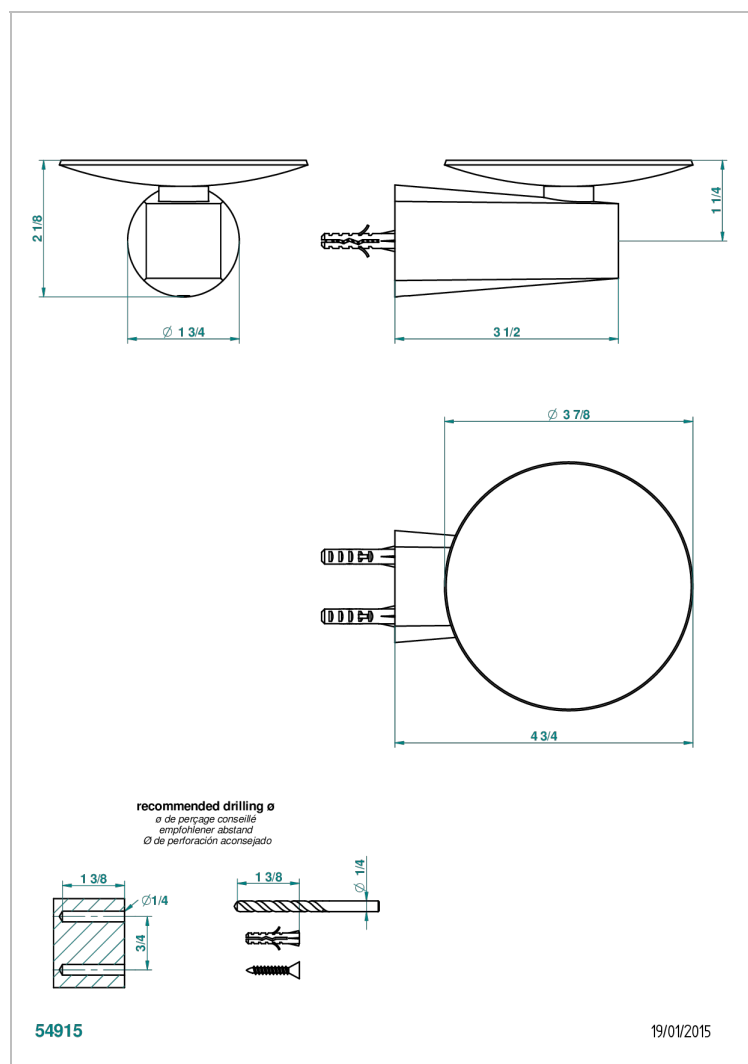

# METAMORPHOSE CARBON

G6C-546

Soap dish, wall mounted, 4" diameter

## CHARACTERISTIC

- Métamorphose Carbon
- Soap dish, wall mounted, 4" diameter