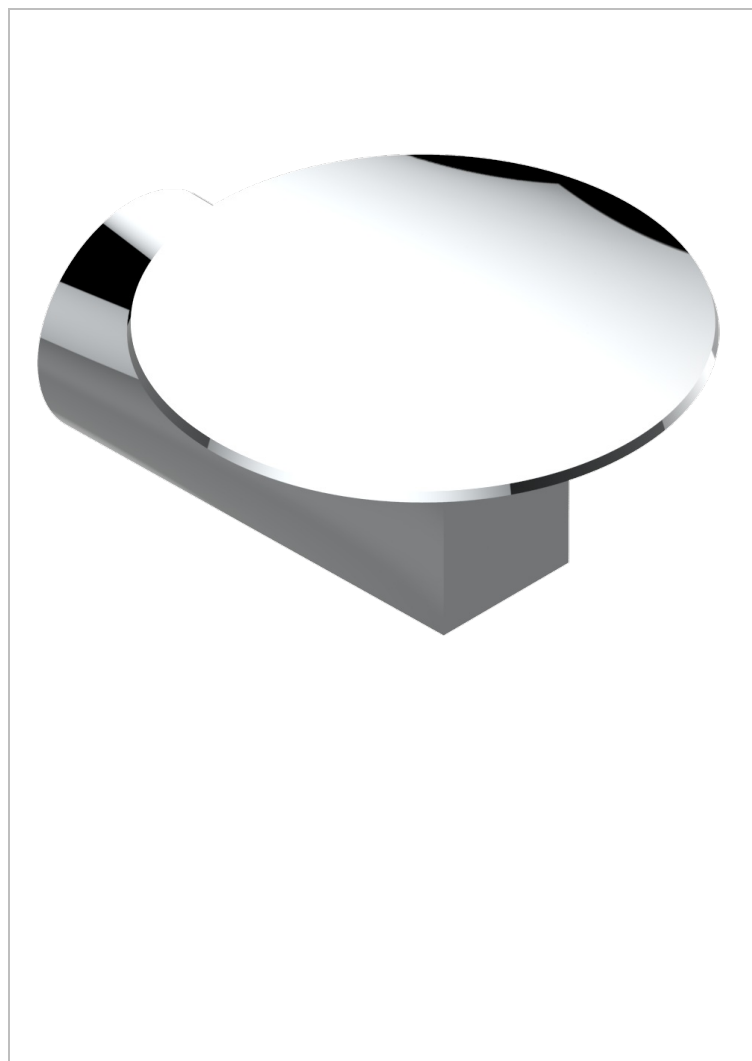

METAMORPHOSE CARBON

G6C-546

Wall mounted soap dish, ø 100 mm

54915

19/01/2015

CHARACTERISTIC

- Métamorphose Carbon
- Wall mounted soap dish, ø 100 mm

AVAILABLE FINITIONS

Antique nickel - H28
Black ceram - D30
Blush PVD - H62
Brass color PVD - H49
Brown bronze color PVD - F33
Gold color PVD - H52

Graphite PVD - H64
Lacquered light bronze - D01
Matt Umber PVD - H67
Matt blush PVD - H60
Matt brass color PVD - H50
Matt brown bronze color PVD - F34

Matt chrome - C02
Matt gold - F07
Matt gold color PVD - H53
Matt graphite PVD - H65
Matt nickel (color finish) - C01
Matt nickel color PVD - H56

Nickel color PVD - H55
Polished chrome (color finish) - A02
Polished gold (color finish) - F01
Polished nickel - B01
Soft gold - F30
Soft matt gold - F31

Umber PVD - H66
Varnished matt antique red copper
(color finish) - H07