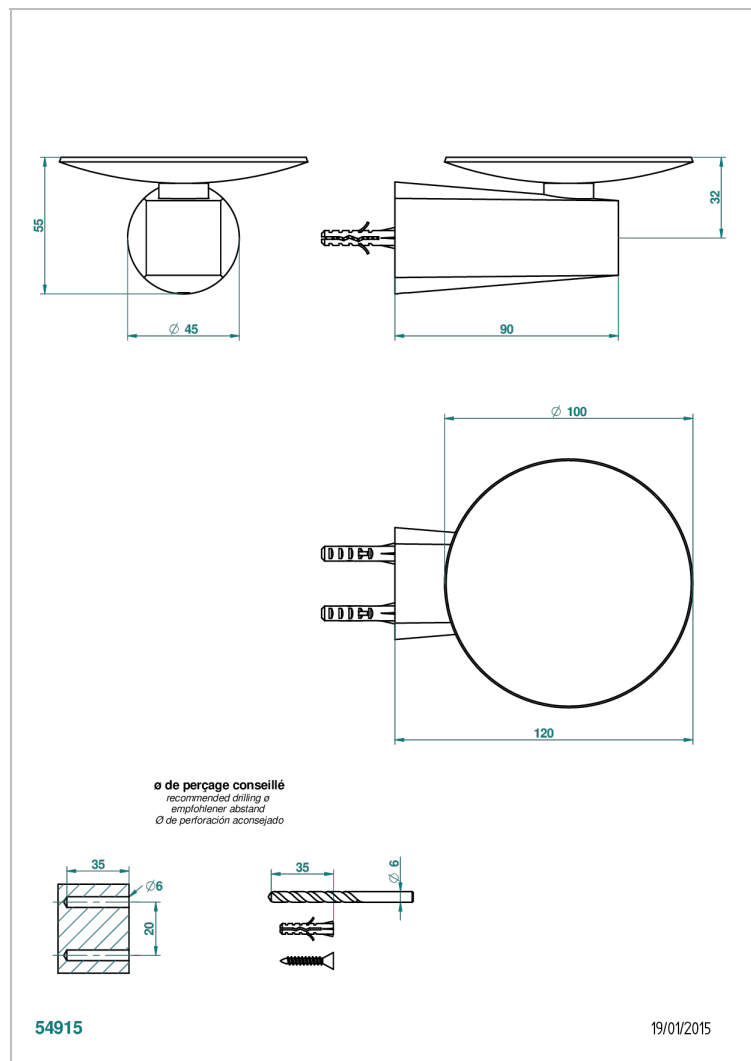

METAMORPHOSE CARBON

G6C-546

Wall mounted soap dish, ø 100 mm

54915

19/01/2015

CHARACTERISTIC

- Métamorphose Carbon
- Wall mounted soap dish, ø 100 mm

AVAILABLE FINITIONS