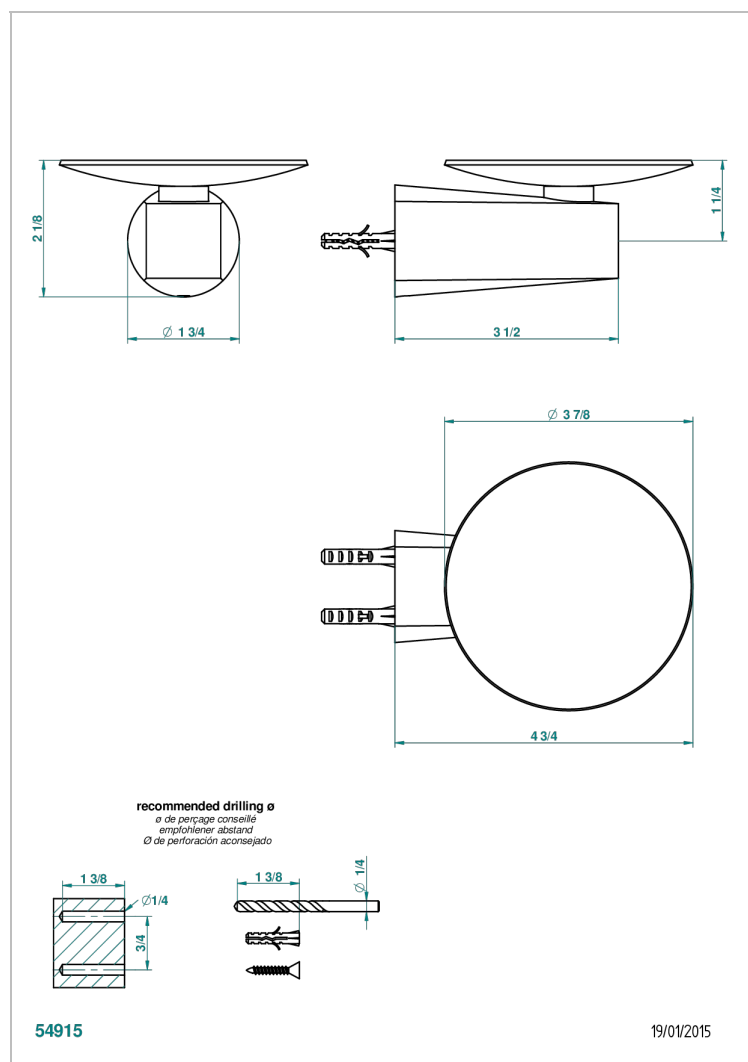

# METAMORPHOSE CARBON

G6C-546

Wall mounted soap dish, ø 100 mm

## CHARACTERISTIC

- Métamorphose Carbon
- Wall mounted soap dish, ø 100 mm