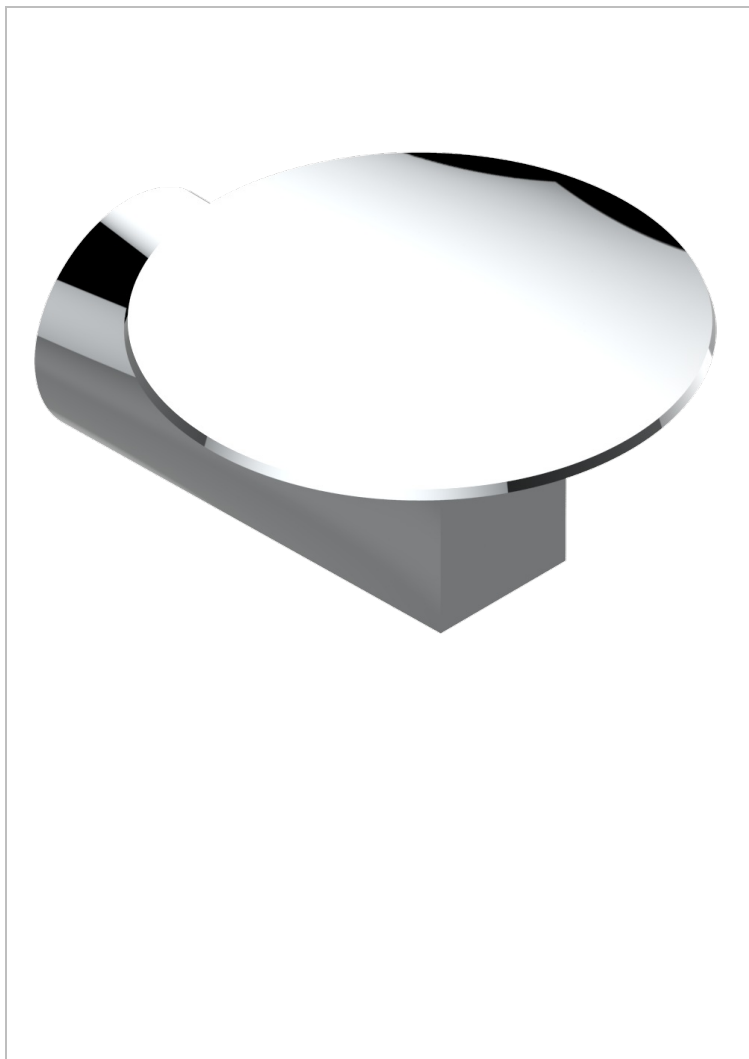

# METAMORPHOSE CARBON

G6C-546

Wall mounted soap dish, ø 100 mm

## CHARACTERISTIC

- Métamorphose Carbon
- Wall mounted soap dish, ø 100 mm

## AVAILABLE FINITIONS

Antique nickel - H28  
Black ceram - D30  
Blush PVD - H62  
Brass color PVD - H49  
Brown bronze color PVD - F33  
Gold color PVD - H52

Graphite PVD - H64  
Lacquered light bronze - D01  
Matt Umber PVD - H67  
Matt blush PVD - H60  
Matt brass color PVD - H50  
Matt brown bronze color PVD - F34

Umber PVD - H66  
Varnished matt antique red copper  
(color finish) - H07